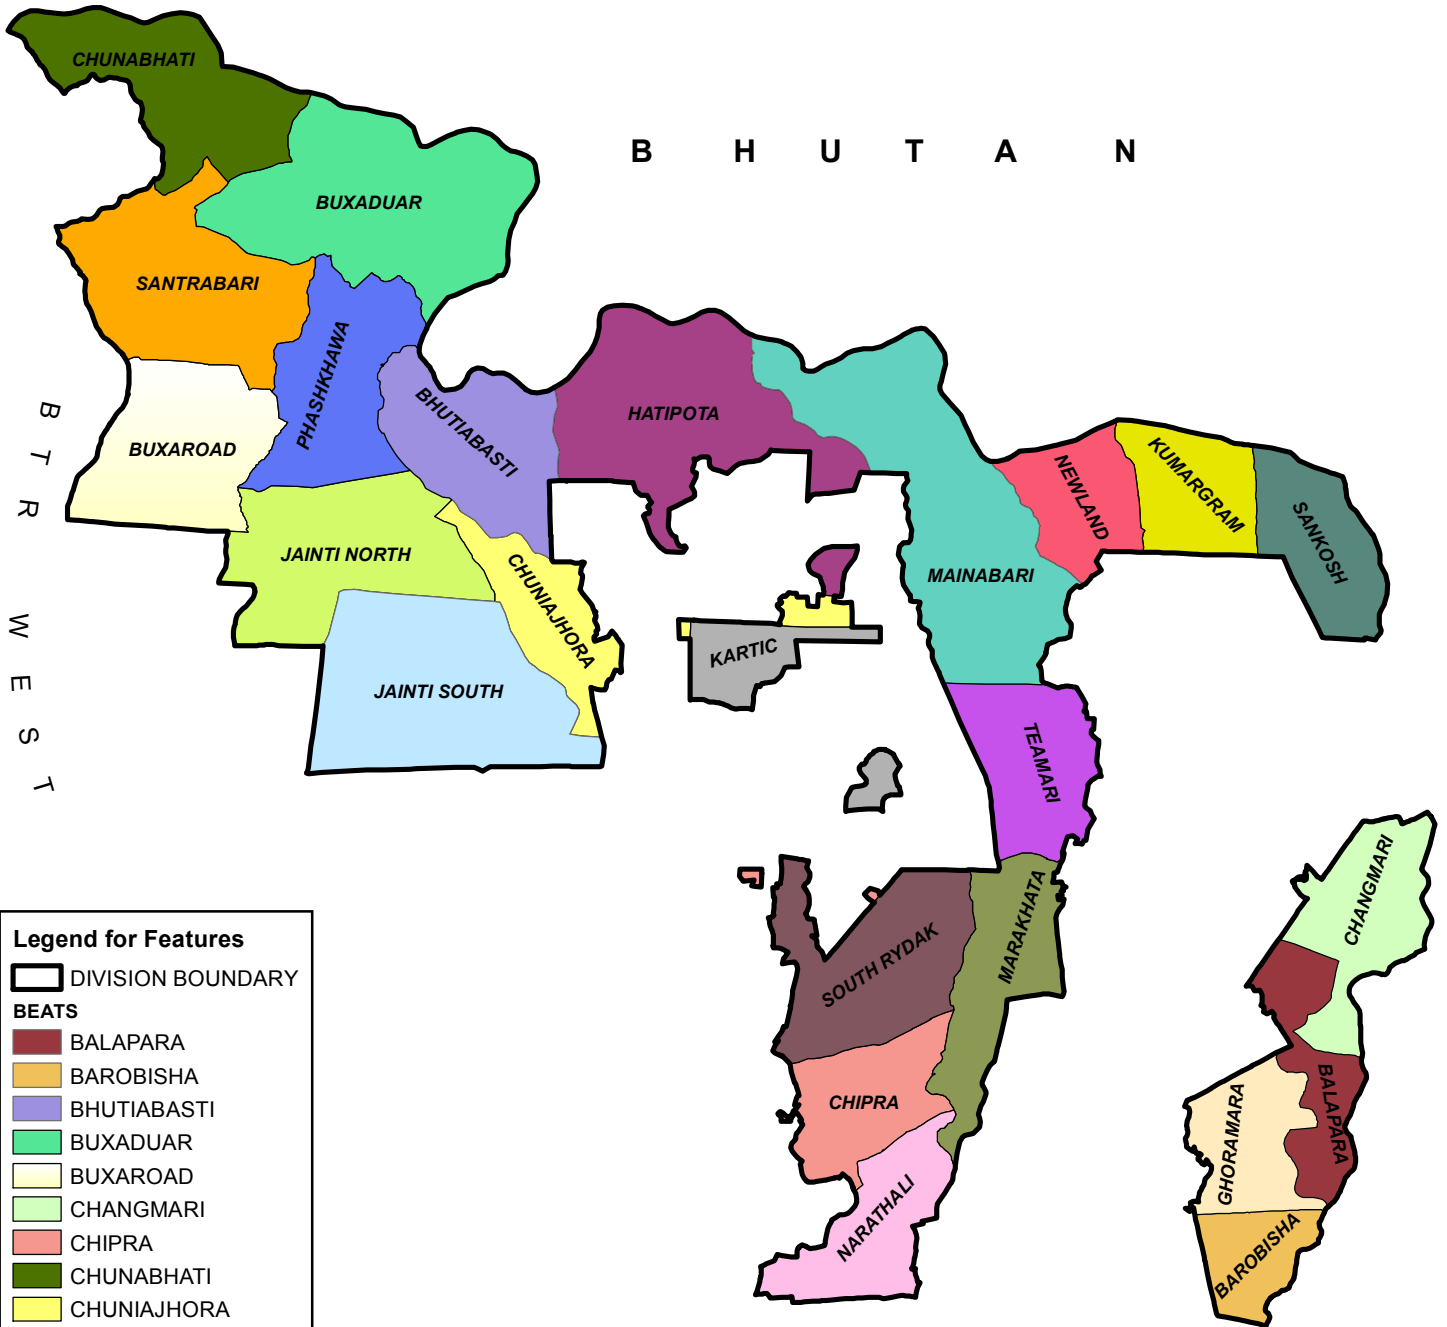

MAP OF BTR EAST DIVISION SHOWING DIFFERENT BEATS

R.F.=1:200,000

Legend for Features

DIVISION BOUNDARY

BEATS

- BALAPARA
- BAROBISHA
- BHUTIABASTI
- BUXADUAR
- BUXAROAD
- CHANGMARI
- CHIPRA
- CHUNABHATI
- CHUNIAJHORA
- GHORAMARA
- HATIPOTA
- JAINTI NORTH
- JAINTI SOUTH
- KARTIC
- KUMARGRAM
- MAINABARI
- MARAKHATA
- NARATHALI
- NEWLAND
- PHASHKHAWA
- SANKOSH
- SANTRABARI
- SOUTH RYDAK
- TEAMARI