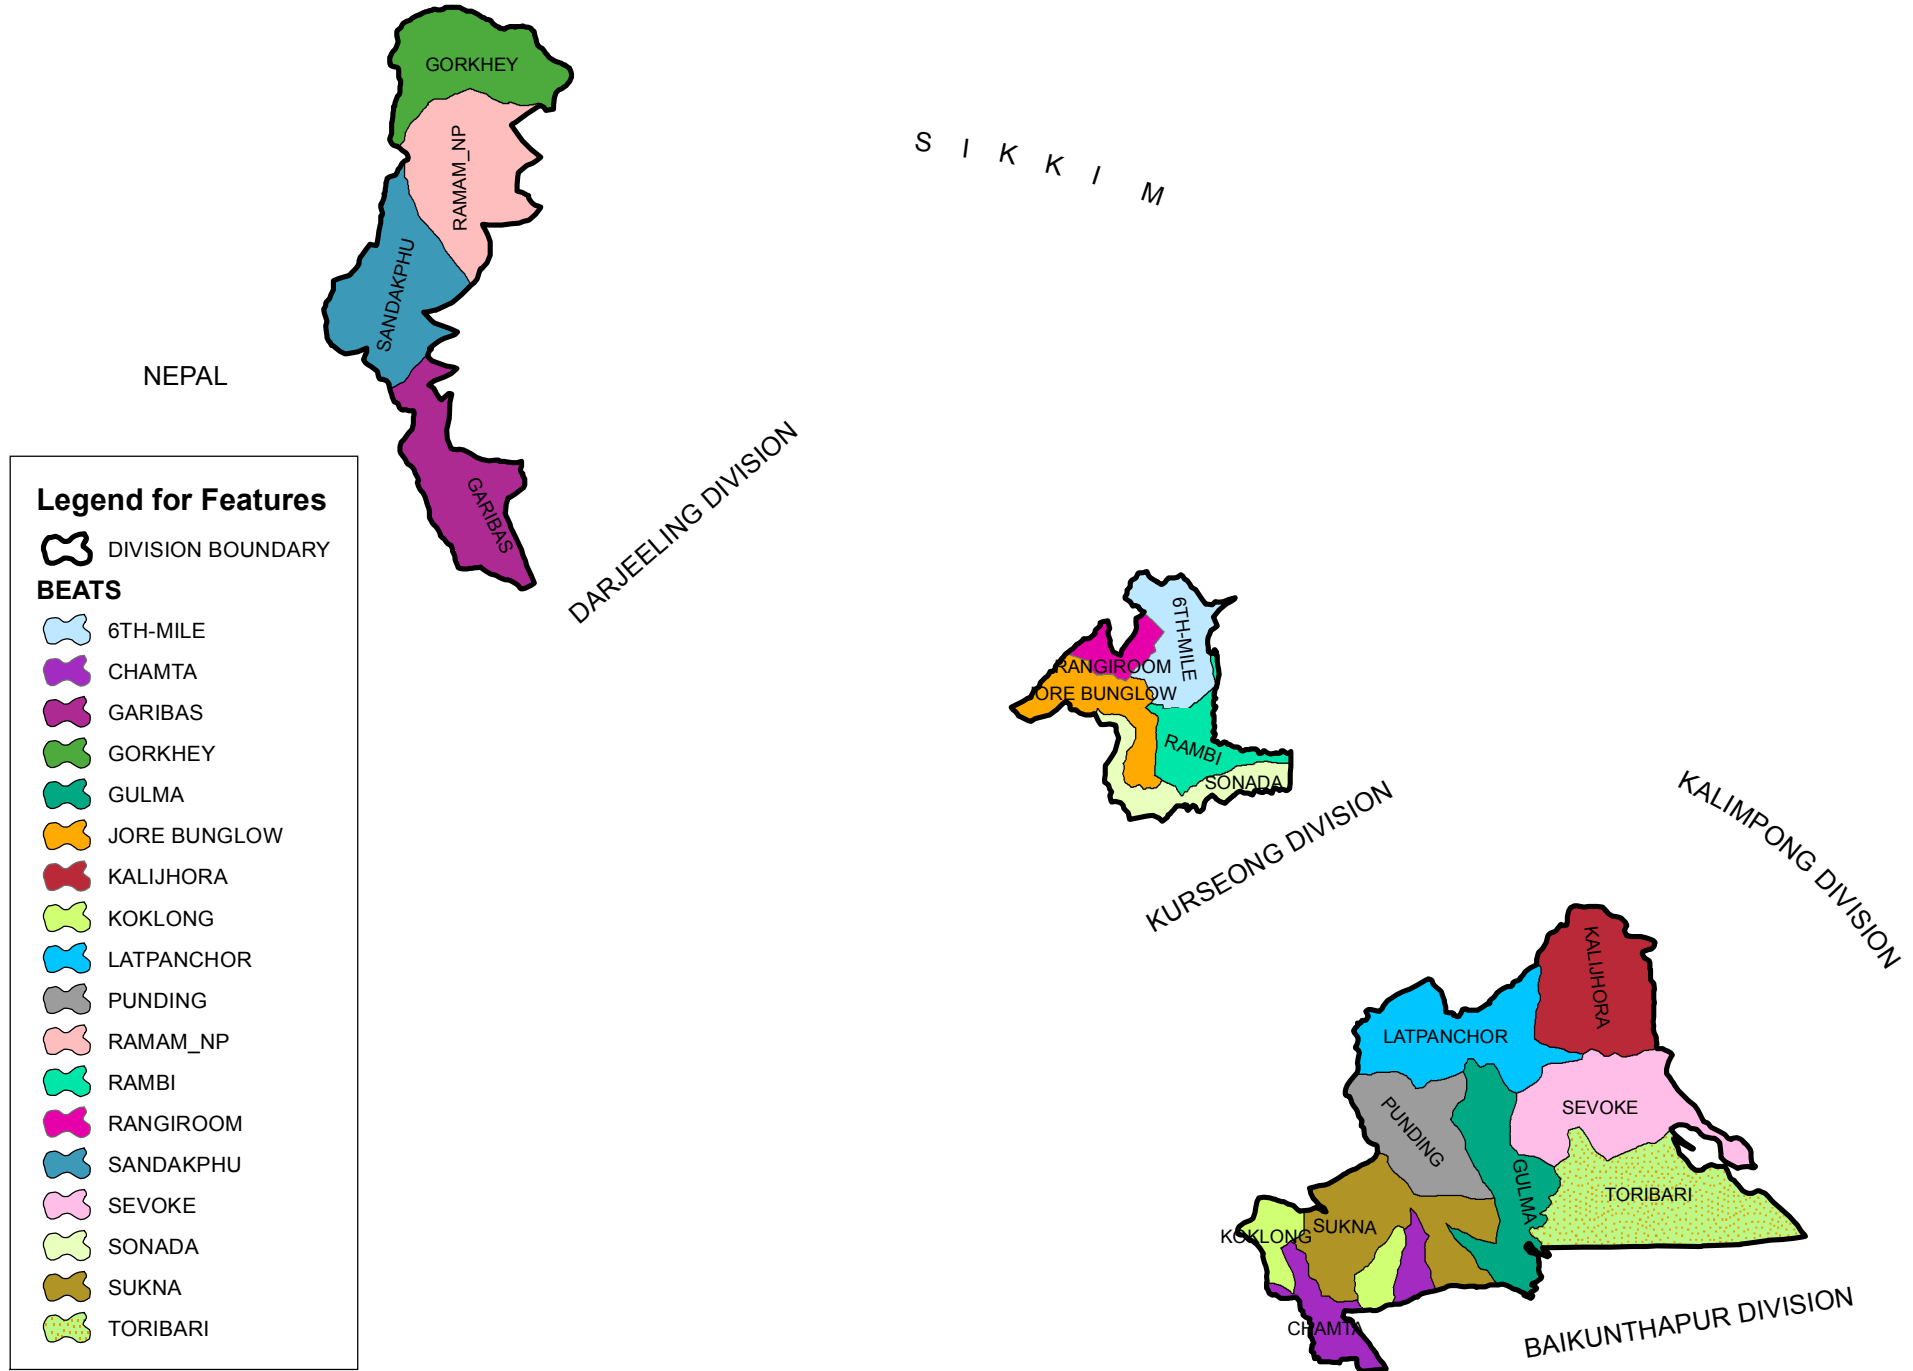

# MAP OF DARJEELING WILDLIFE DIVISION SHOWING DIFFERENT BEATS

R.F.= 1:275,000

## Legend for Features

DIVISION BOUNDARY

### BEATS

- 6TH-MILE
- CHAMTA
- GARIBAS
- GORKHEY
- GULMA
- JORE BUNGLOW
- KALIJHORA
- KOKLONG
- LATPANCHOR
- PUNDING
- RAMAM\_NP
- RAMBI
- RANGIROOM
- SANDAKPHU
- SEVOKE
- SONADA
- SUKNA
- TORIBARI