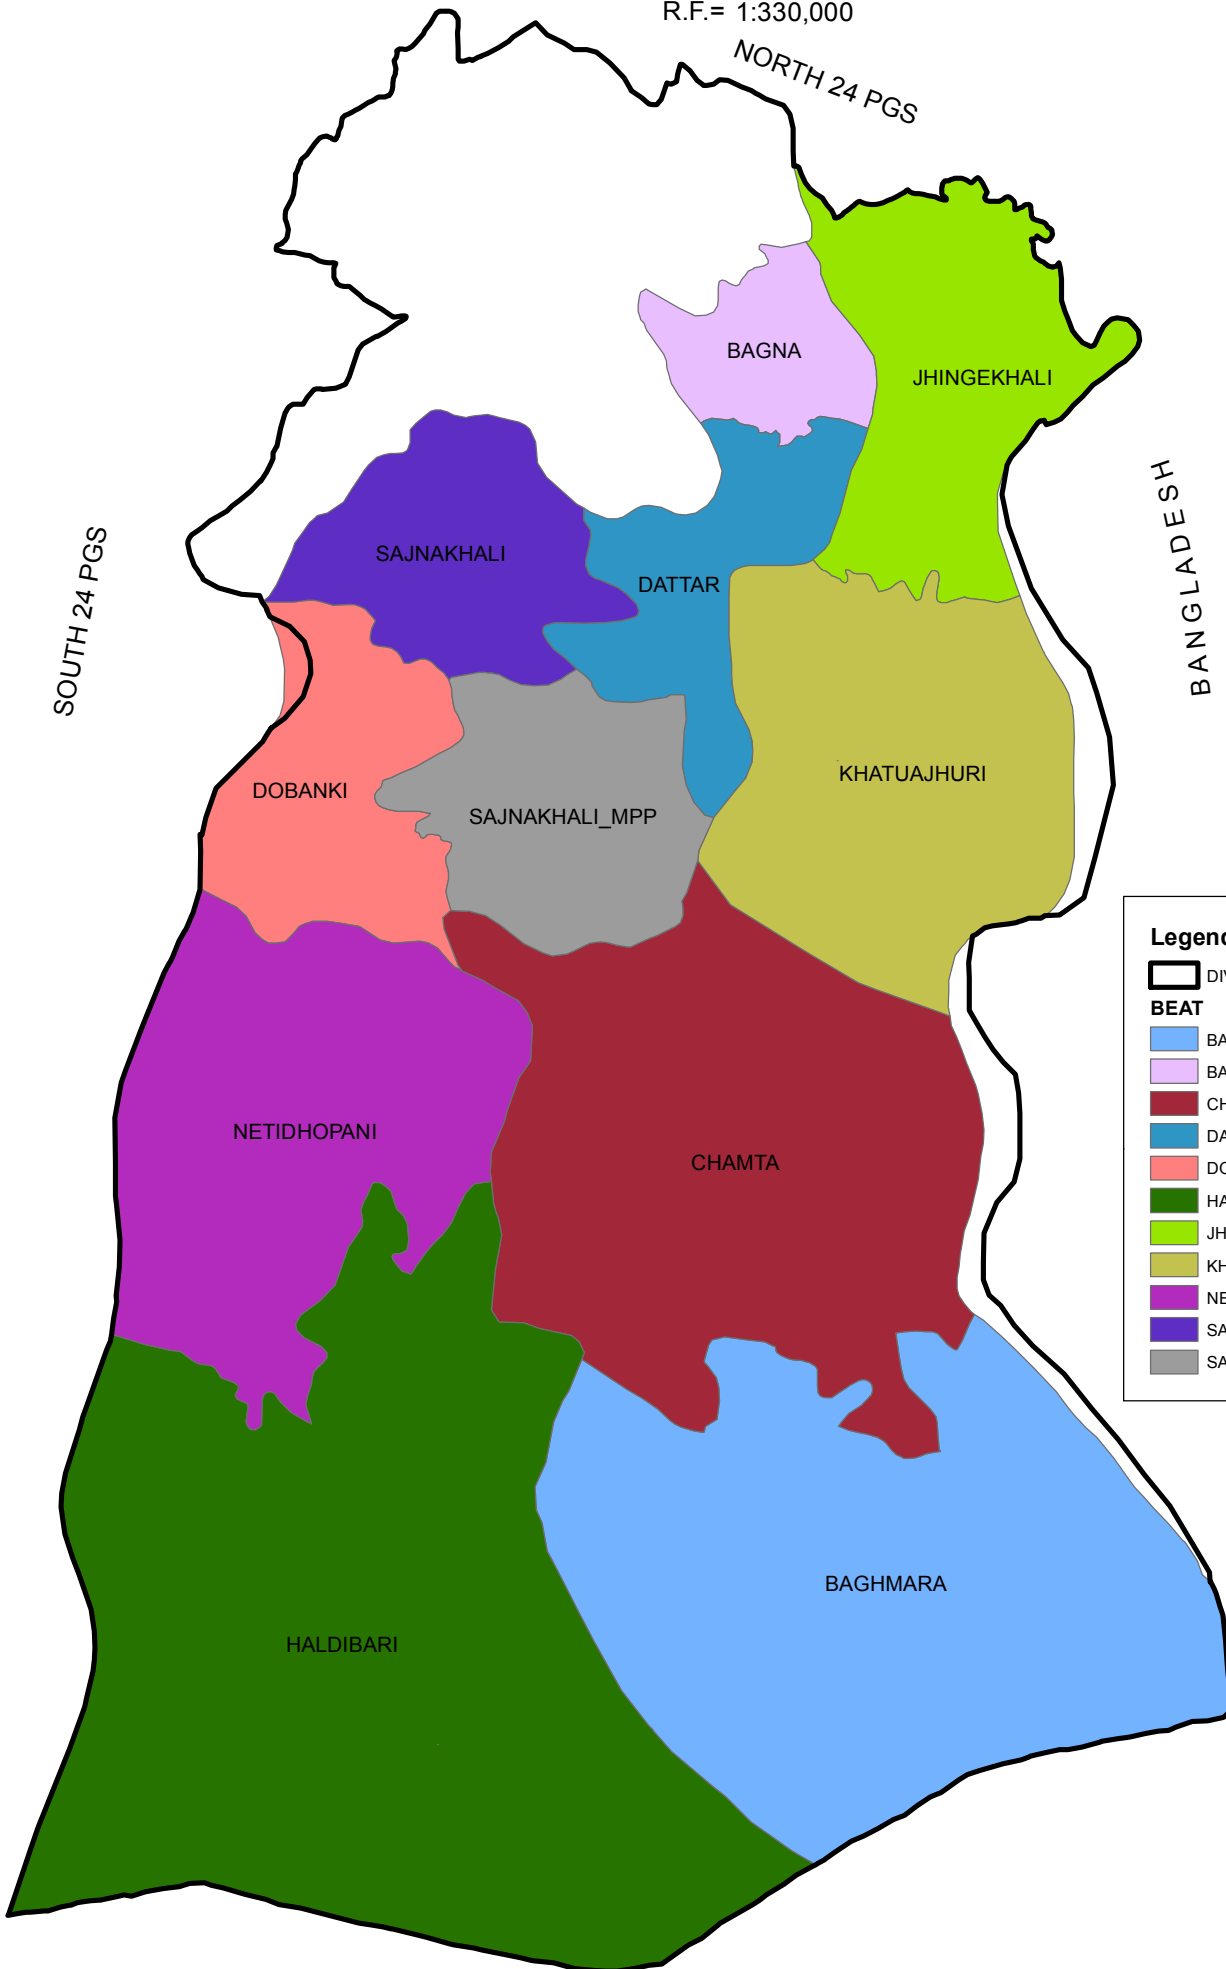

# MAP OF SUNDARBAN TIGER RESERVE DIVISION SHOWING DIFFERENT BEATS

R.F.= 1:330,000

NORTH 24 PGS

SOUTH 24 PGS

BANGLADESH

**Legend for Features**

- DIVISION BOUNDARY
- BEAT**
- BAGHMARA
- BAGNA
- CHAMTA
- DATTAR
- DOBANKI
- HALDIBARI
- JHINGEKHALI
- KHATUAJHURI
- NETIDHOPANI
- SAJNAKHALI
- SAJNAKHALI\_MPP

B A Y O F B E N G A L