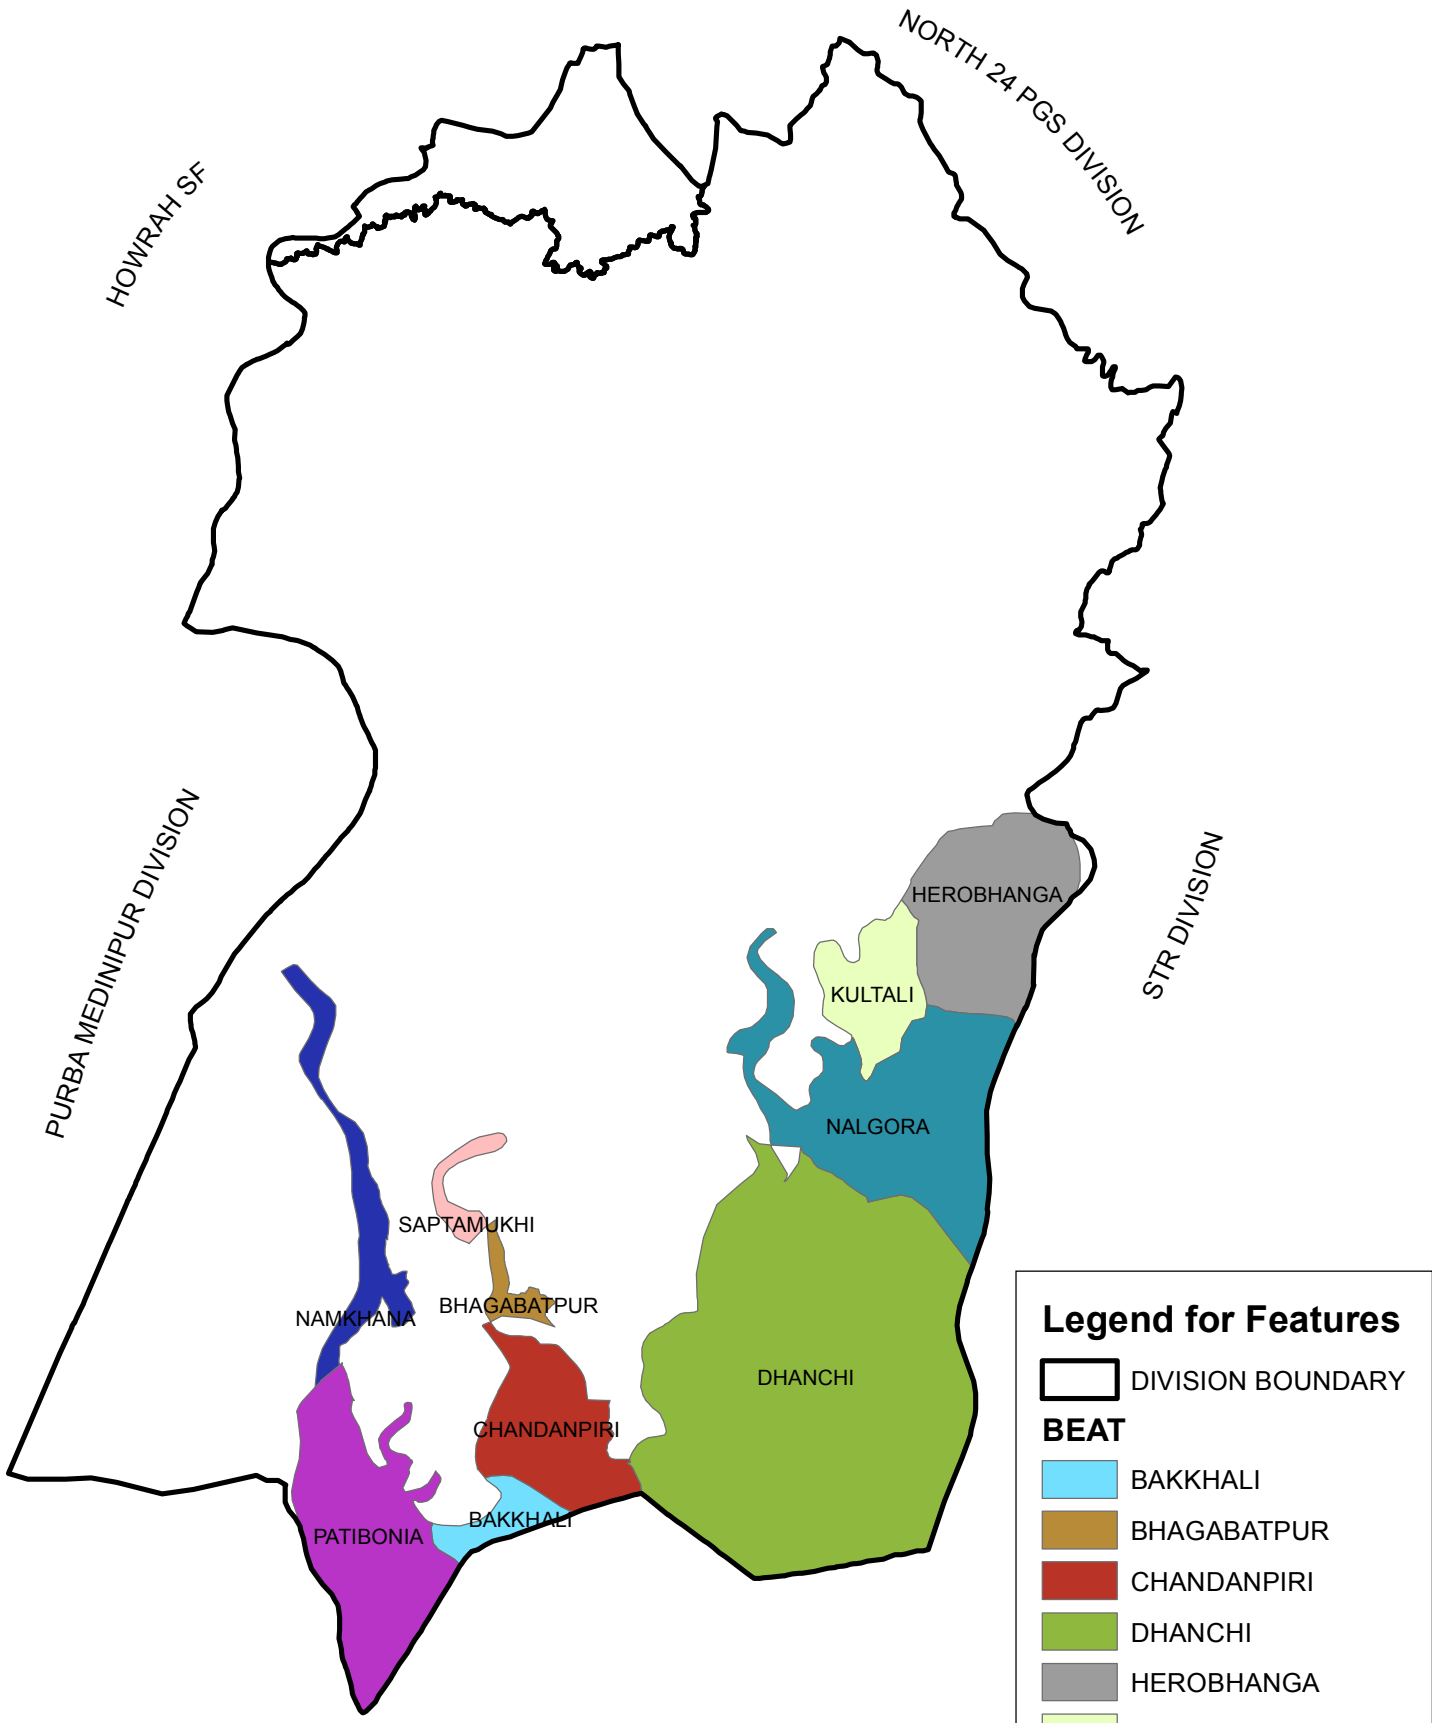

# MAP OF SOUTH 24 PARGANAS DIVISION SHOWING DIFFERENT BEATS

R.F.= 1:600,000

B A Y O F B E N G A L

## Legend for Features

-  DIVISION BOUNDARY
- BEAT**
-  BAKKHALI
-  BHAGABATPUR
-  CHANDANPIRI
-  DHANCHI
-  HEROBHANGA
-  KULTALI
-  NALGORA
-  NAMKHANA
-  PATIBONIA
-  SAPTAMUKHI