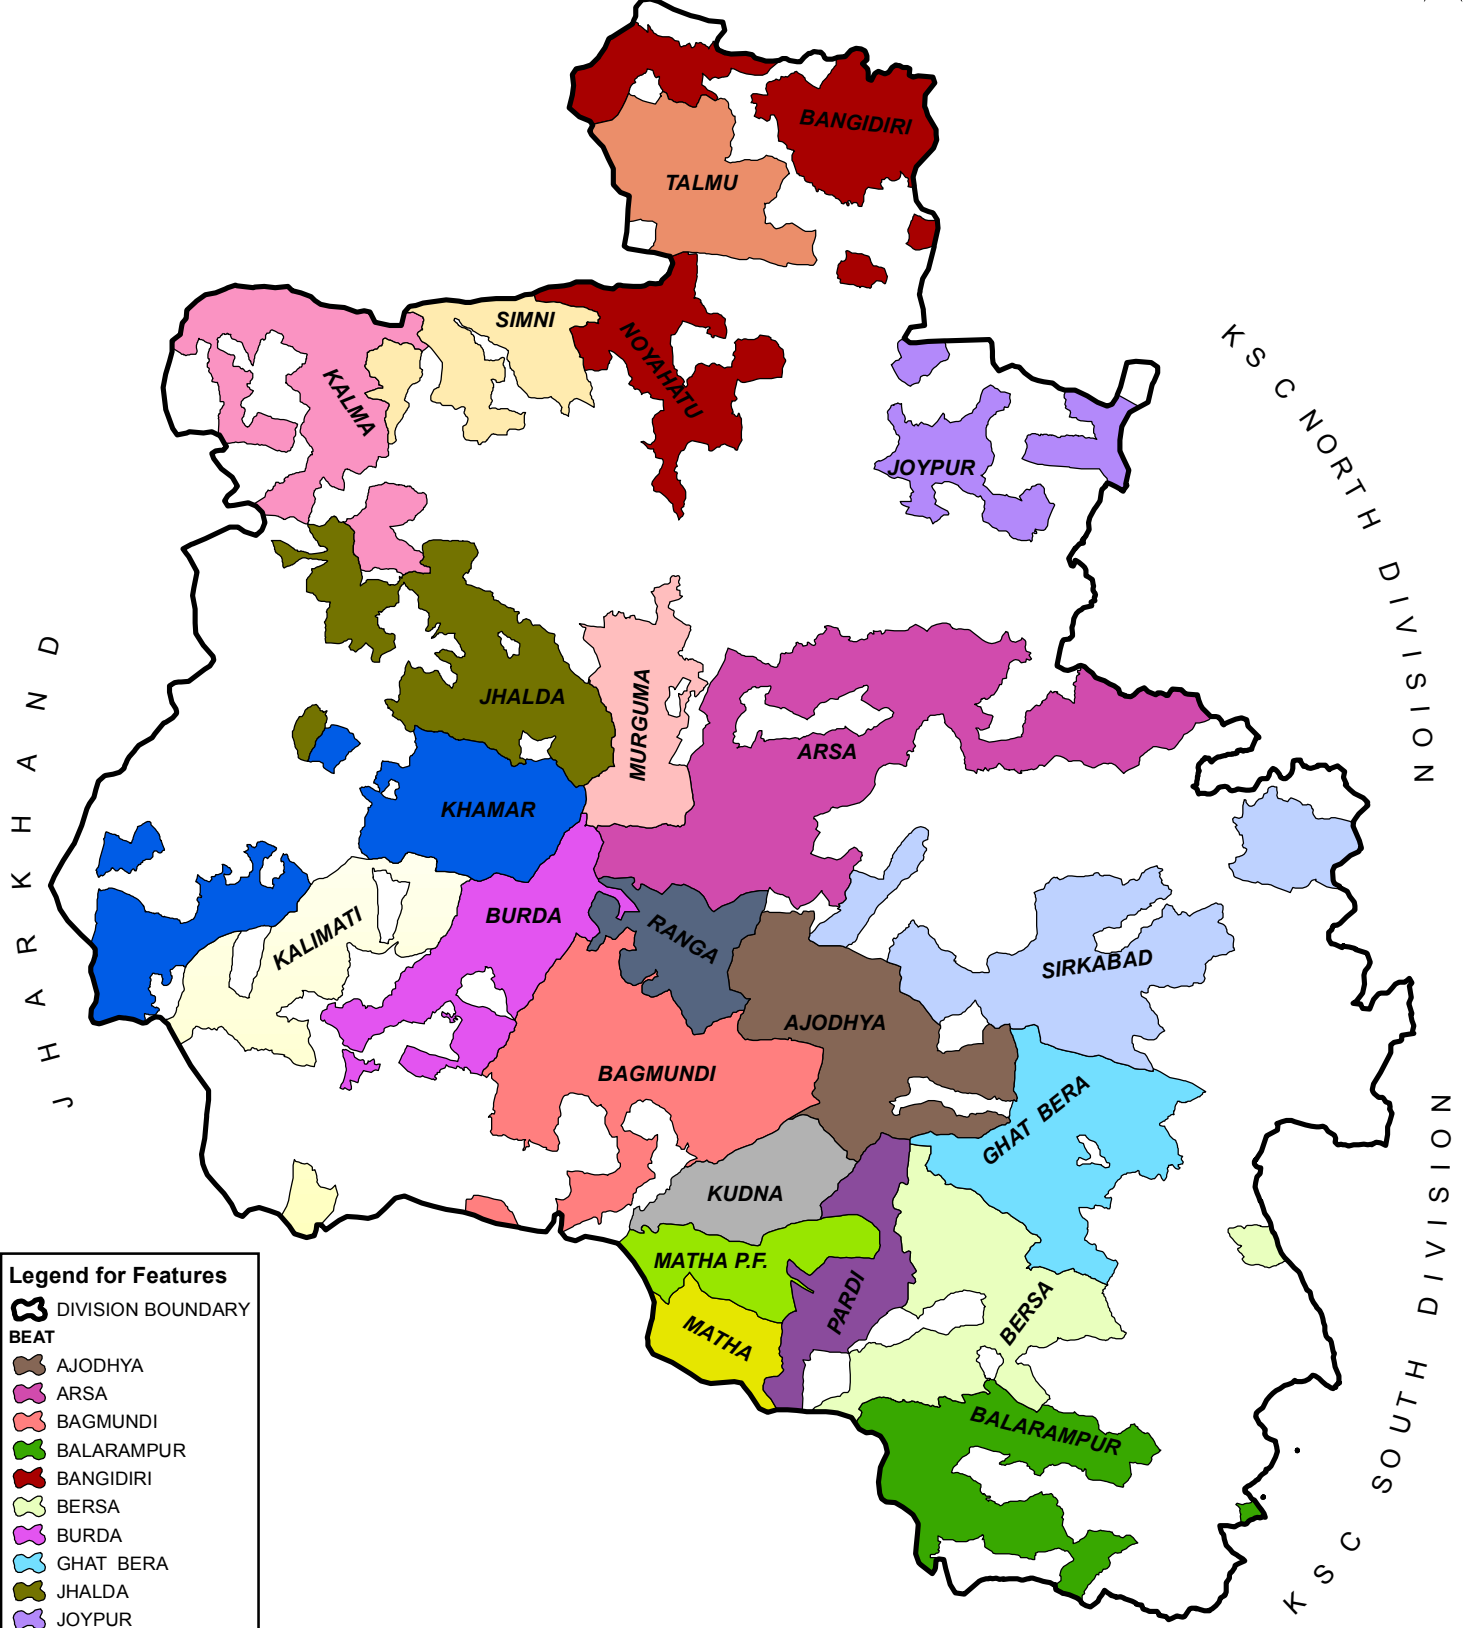

MAP OF PURULIA DIVISION SHOWING DIFFERENT BEATS

R.F.= 1:300,000

Legend for Features

	DIVISION BOUNDARY
BEAT	
	AJODHYA
	ARSA
	BAGMUNDI
	BALARAMPUR
	BERSA
	BURDA
	GHAT BERA
	JHALDA
	JOYPUR
	KALIMATI
	KALMA
	KHAMAR
	KUDNA
	MATHA
	MATHA P.F.
	MURGUMA
	NOYAHATU
	PARDI
	RANGA
	SIMNI
	SIRKABAD
	TALMU