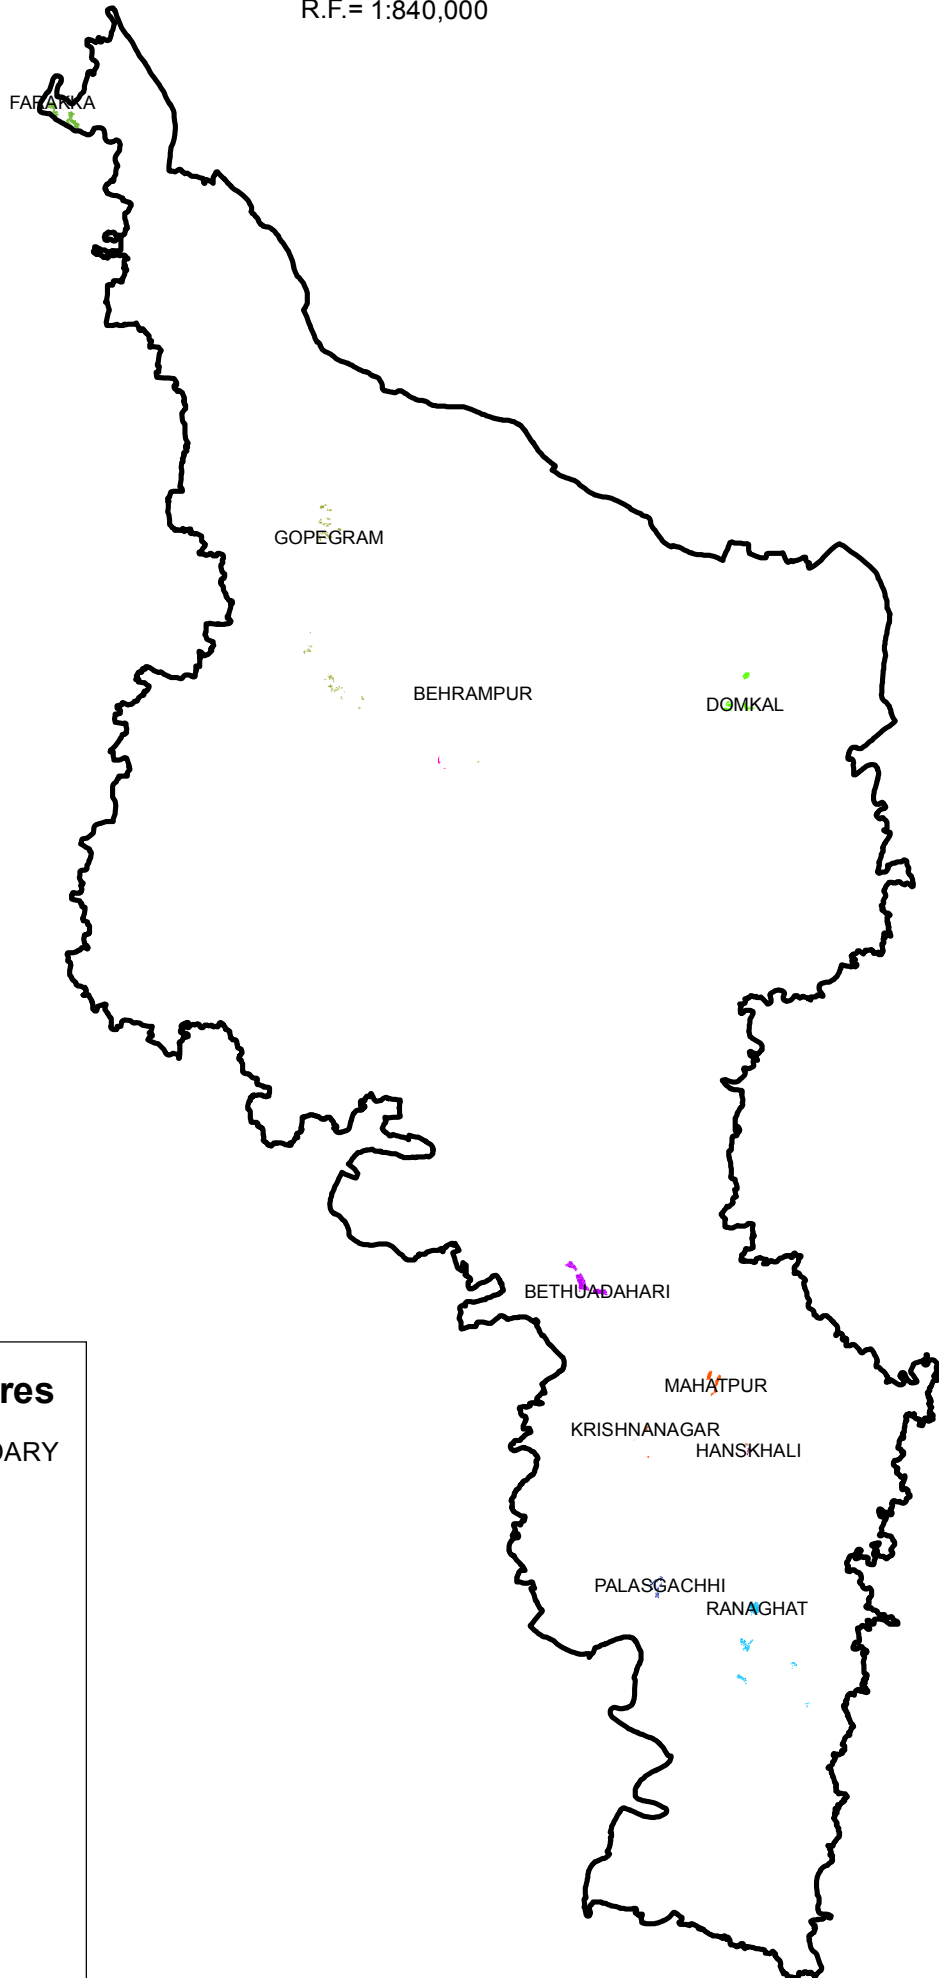

MAP OF NADIA-MURSHIDABAD DIVISION SHOWING DIFFERENT BEATS

R.F.= 1:840,000

Legend for Features

-  DIVISION BOUNDARY
-  BEHRAMPUR
-  BETHUADAHARI
-  DOMKAL
-  FARAKKA
-  GOPEGRAM
-  HANSKHALI
-  KRISHNANAGAR
-  MAHATPUR
-  PALASGACHHI
-  RANAGHAT