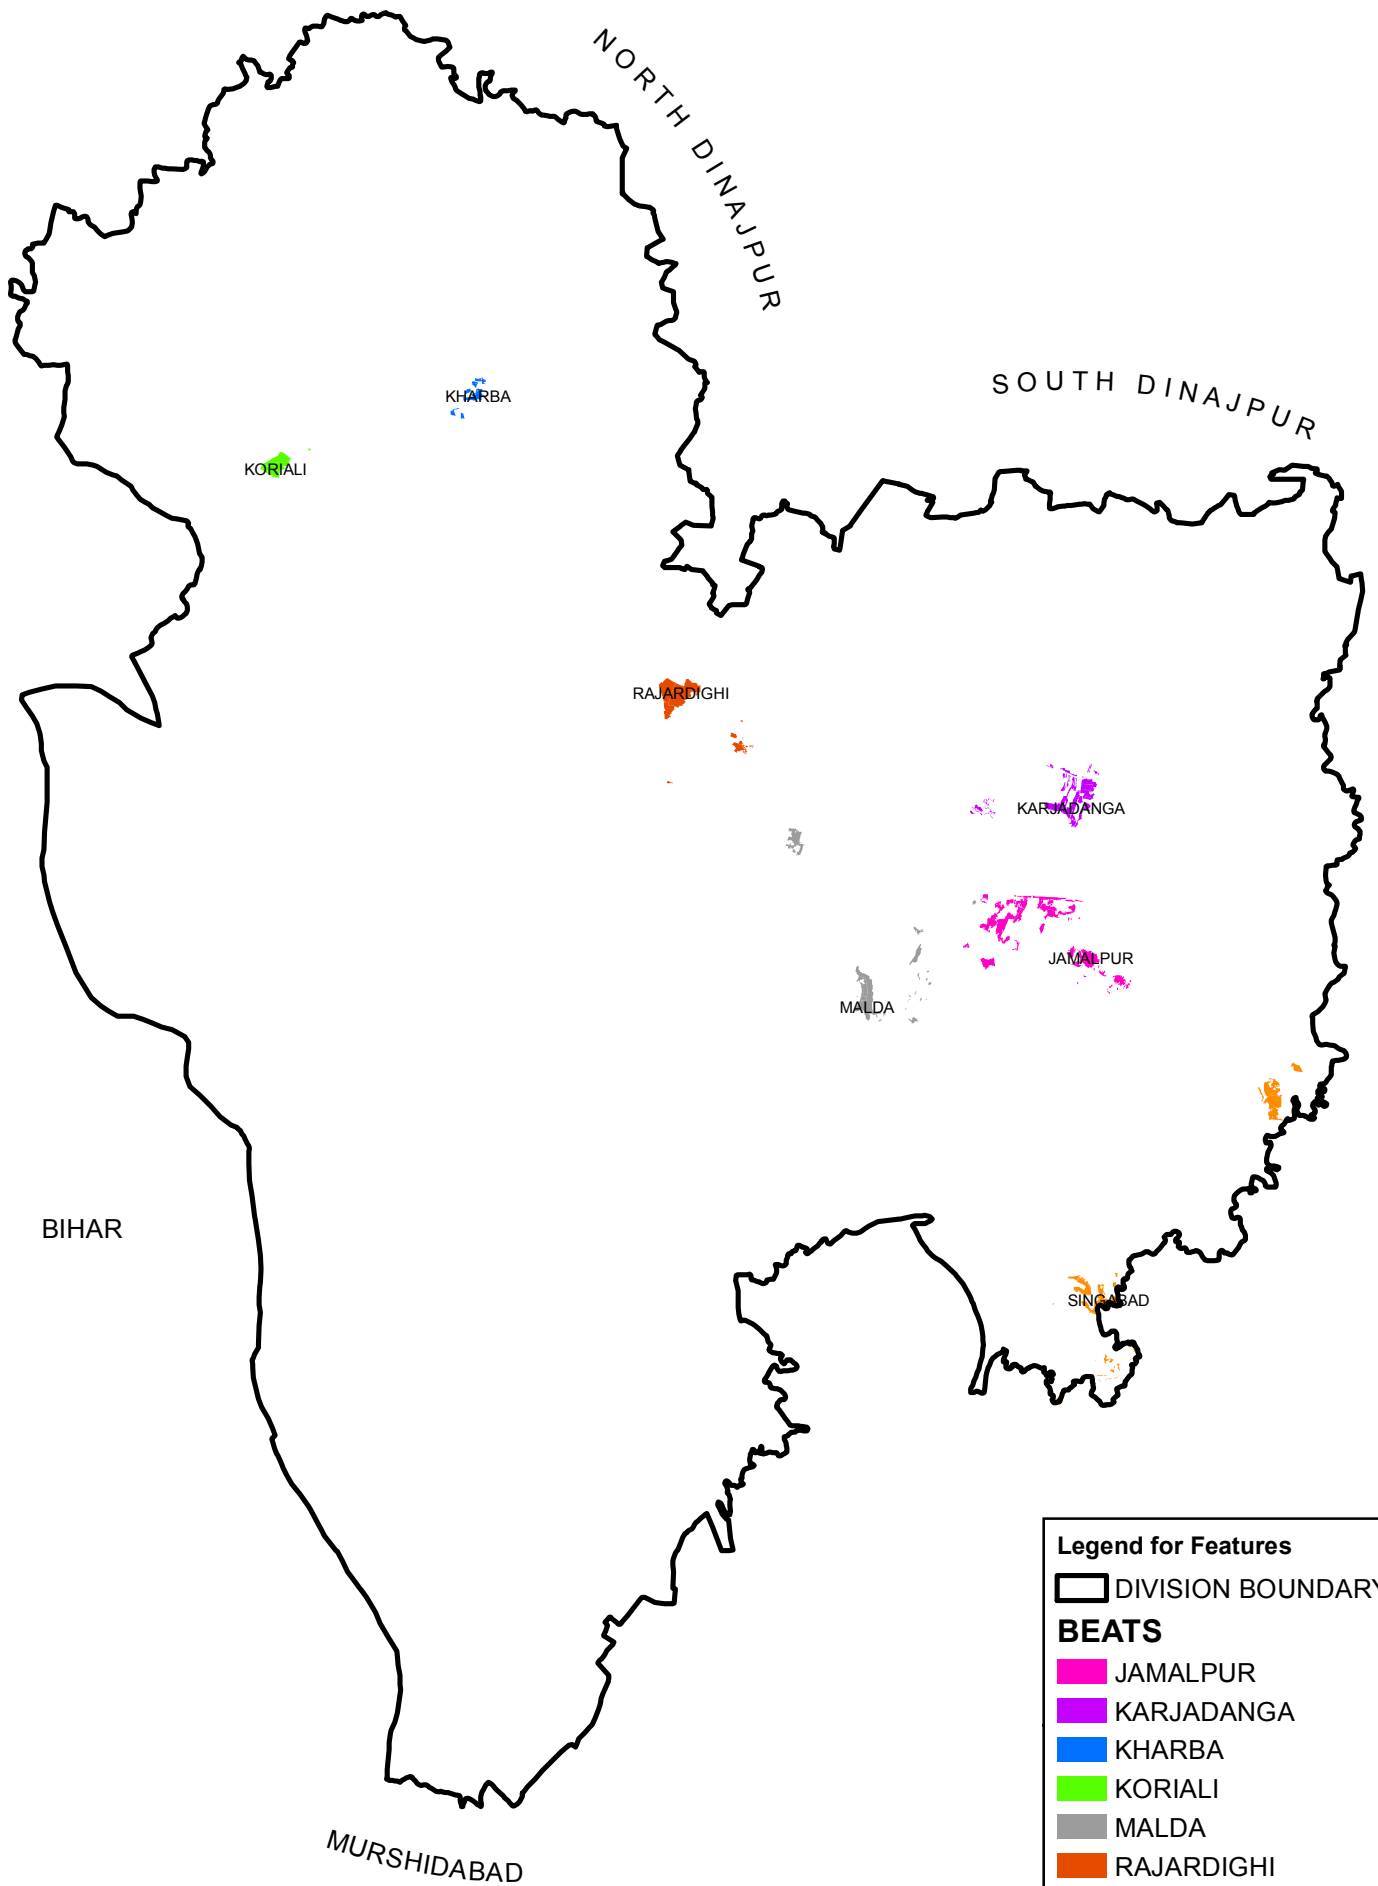

# MAP OF MALDA DIVISION SHOWING DIFFERENT BEATS

R.F.= 1:395,000

**Legend for Features**

- DIVISION BOUNDARY

**BEATS**

- JAMALPUR
- KARJADANGA
- KHARBA
- KORIALI
- MALDA
- RAJARDIGHI
- SINGABAD