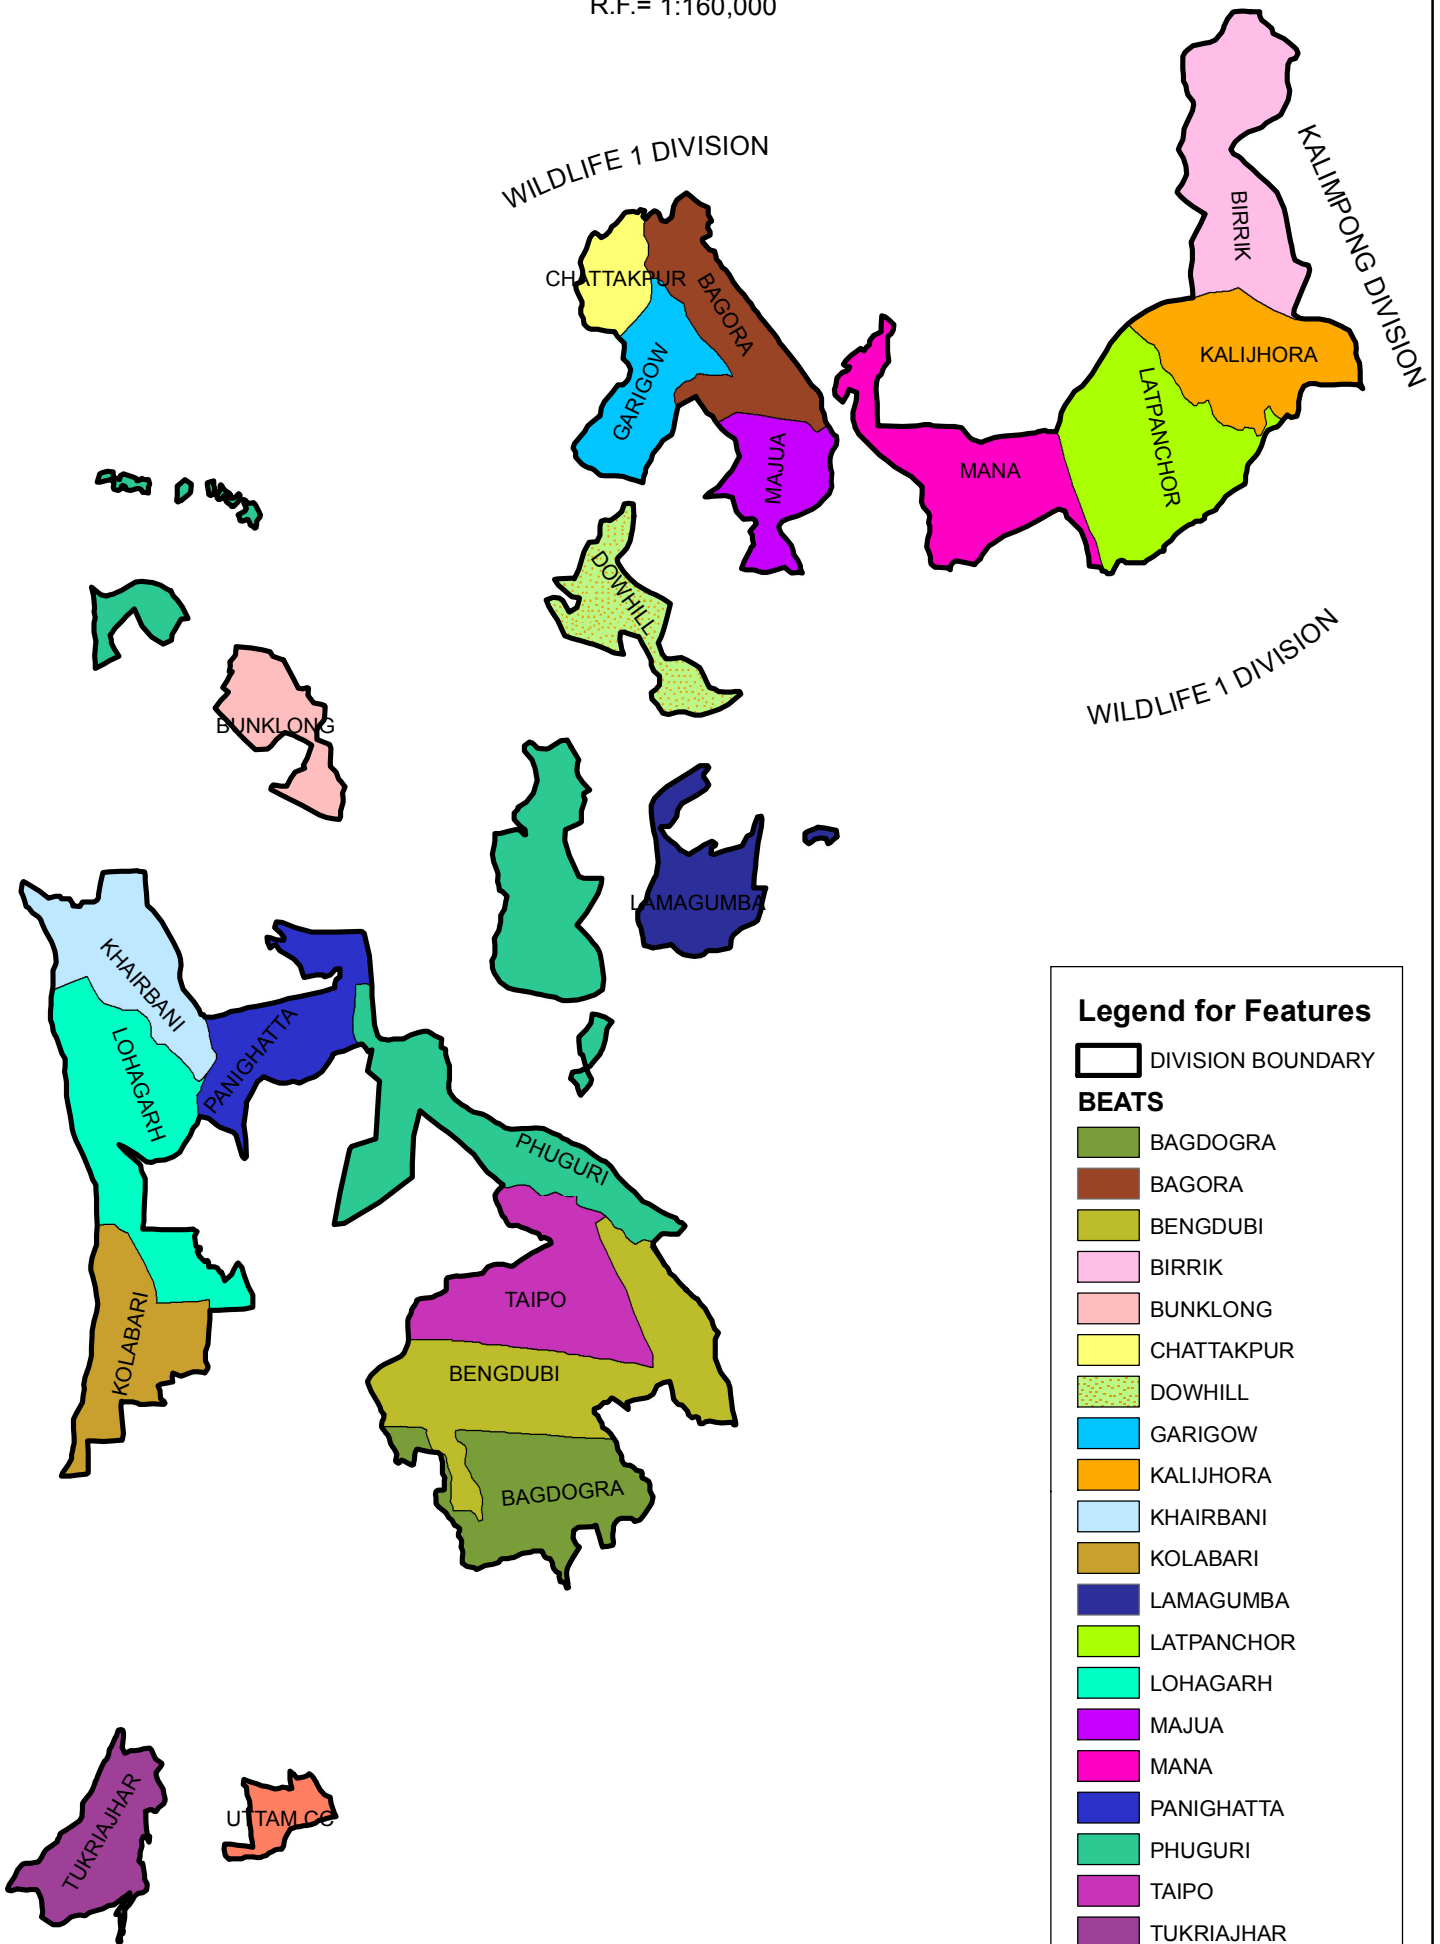

# MAP OF KURSEONG DIVISION SHOWING DIFFERENT BEATS

R.F.= 1:160,000

## Legend for Features

DIVISION BOUNDARY

### BEATS

- BAGDOGRA
- BAGORA
- BENDUBI
- BIRRIK
- BUNKLONG
- CHATTAKPUR
- DOWHILL
- GARIGOW
- KALIJHORA
- KHAIRBANI
- KOLABARI
- LAMAGUMBA
- LATPANCHOR
- LOHAGARH
- MAJUA
- MANA
- PANIGHATTA
- PHUGURI
- TAIPO
- TUKRIAJHAR
- UTTAM CC