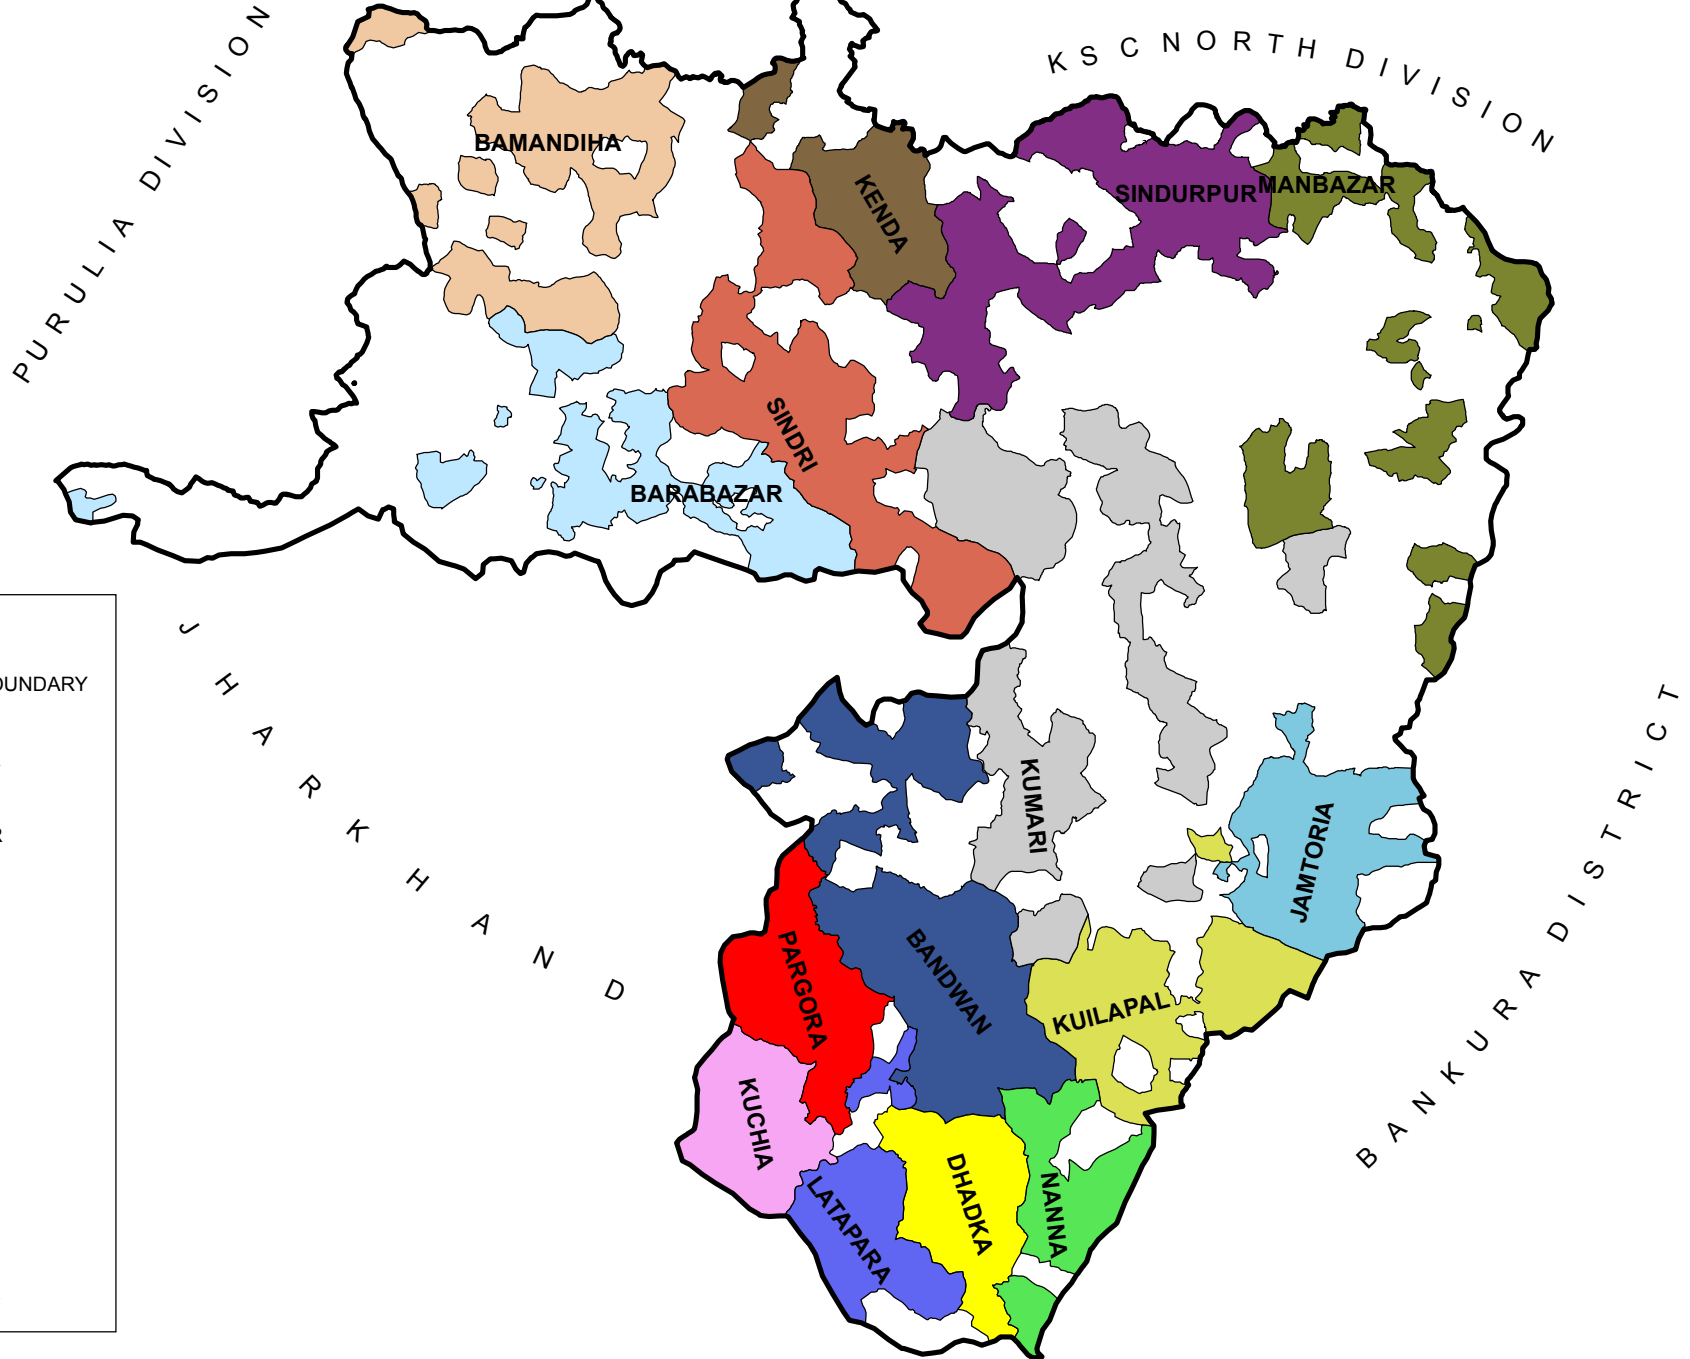

MAP OF KANGSABATI SOUTH DIVISION SHOWING DIFFERENT BEATS

R.F.=1:300,000

Legend

DIVISION BOUNDARY

BEATS

- BAMANDIHA
- BANDWAN
- BARABAZAR
- DHADKA
- JAMTORIA
- KENDA
- KUCHIA
- KUILAPAL
- KUMARI
- LATAPARA
- NANNA
- PARGORA
- SINDRI
- SINDURPUR