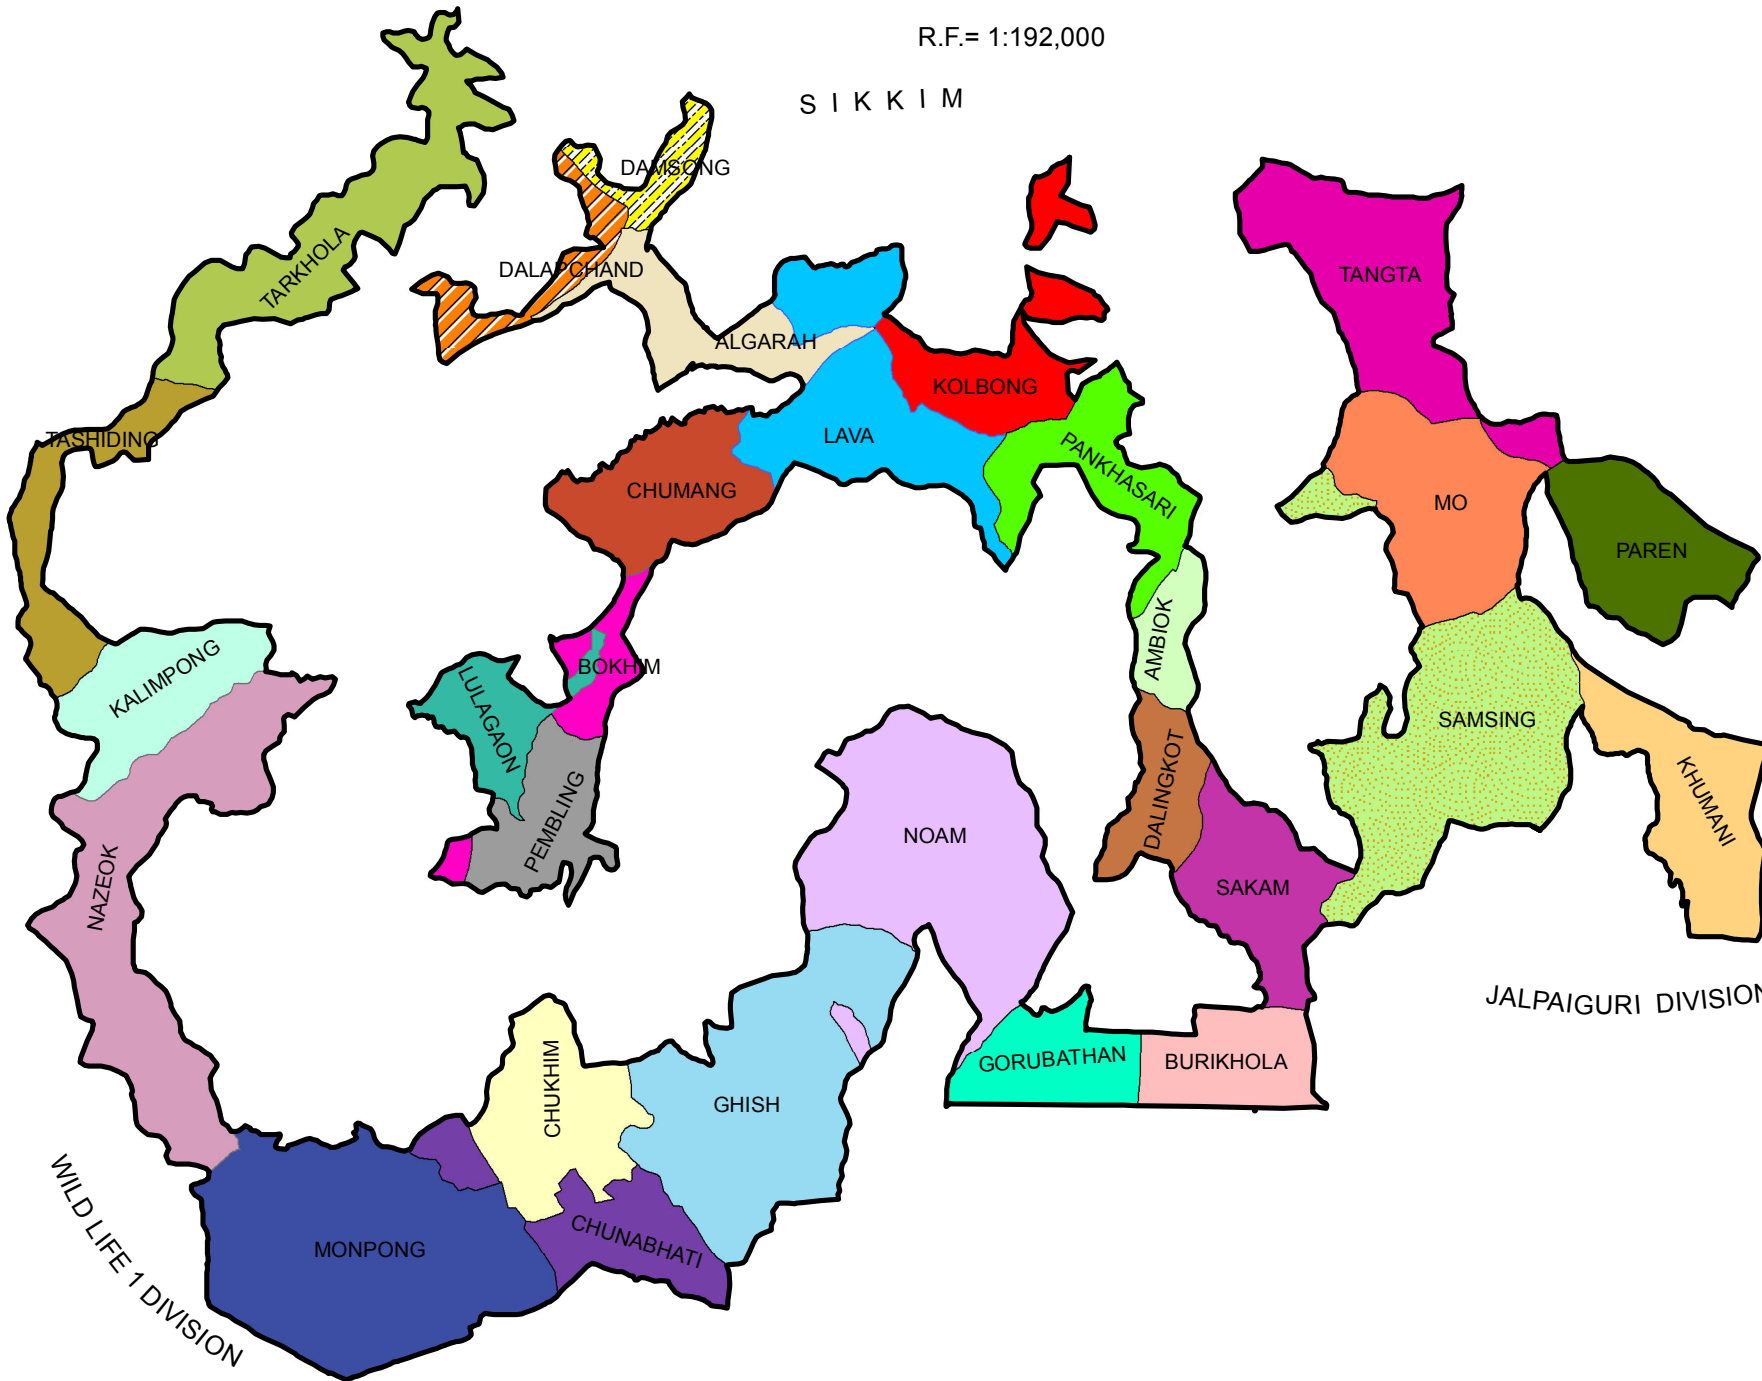

MAP OF KALIMPONG DIVISION SHOWING DIFFERENT BEATS

R.F.= 1:192,000

SIKKIM

Legend for Features

DIVISION BOUNDARY

BEATS

- ALGARAH
- AMBIOK
- BOKHIM
- BURIKHOLA
- CHUKHIM
- CHUMANG
- CHUNABHATI
- DALAPCHAND
- DAMSONG
- GHISH
- GORUBATHAN
- KALIMPONG
- KHUMANI
- KOLBONG
- LAVA
- LULAGAON
- MO
- MONPONG
- NAZEOK
- NOAM
- PANKHASARI
- PAREN
- PEMBLING
- SAKAM
- SAMSING
- TANGTA
- TARKHOLA
- TASHIDING