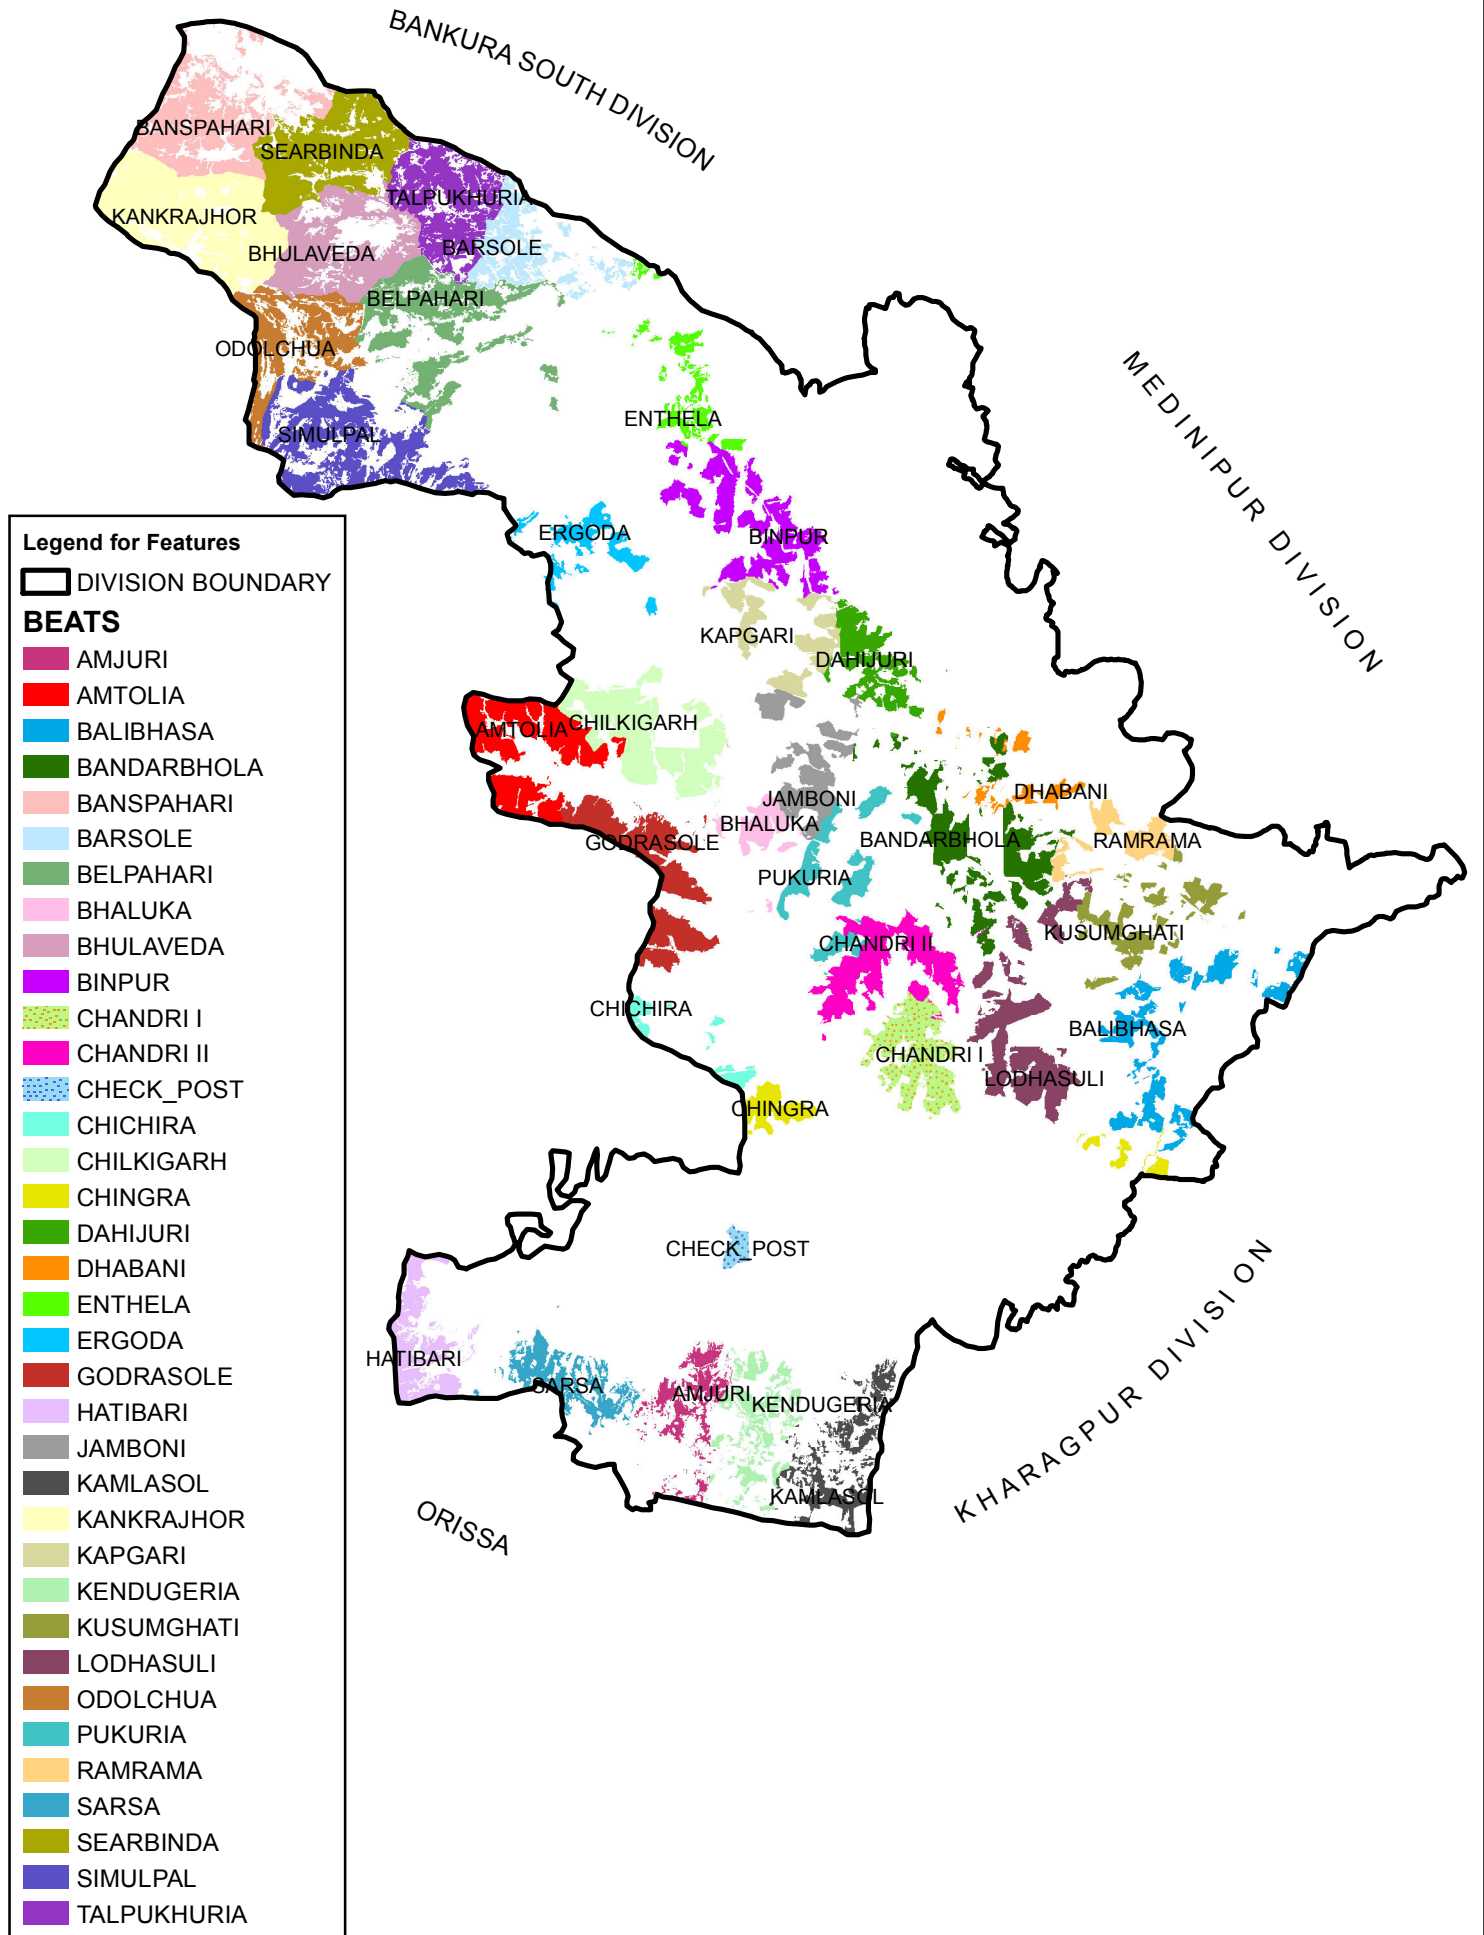

# MAP OF JHARGRAM DIVISION SHOWING DIFFERENT BEATS

R.F.= 1:395,000

## Legend for Features

DIVISION BOUNDARY

### BEATS

- AMJURI
- AMTOLIA
- BALIBHASA
- BANDARBHOLA
- BANSPAHARI
- BARSOLE
- BELPAHARI
- BHALUKA
- BHULAVEDA
- BINPUR
- CHANDRI I
- CHANDRI II
- CHECK\_POST
- CHICHIRA
- CHILKIGARH
- CHINGRA
- DAHIJURI
- DHABANI
- ENTHELA
- ERGODA
- GODRASOLE
- HATIBARI
- JAMBONI
- KAMLASOL
- KANKRAJHOR
- KAPGARI
- KENDUGERIA
- KUSUMGHATI
- LODHASULI
- ODOLCHUA
- PUKURIA
- RAMRAMA
- SARSA
- SEARBINDA
- SIMULPAL
- TALPUKHURIA