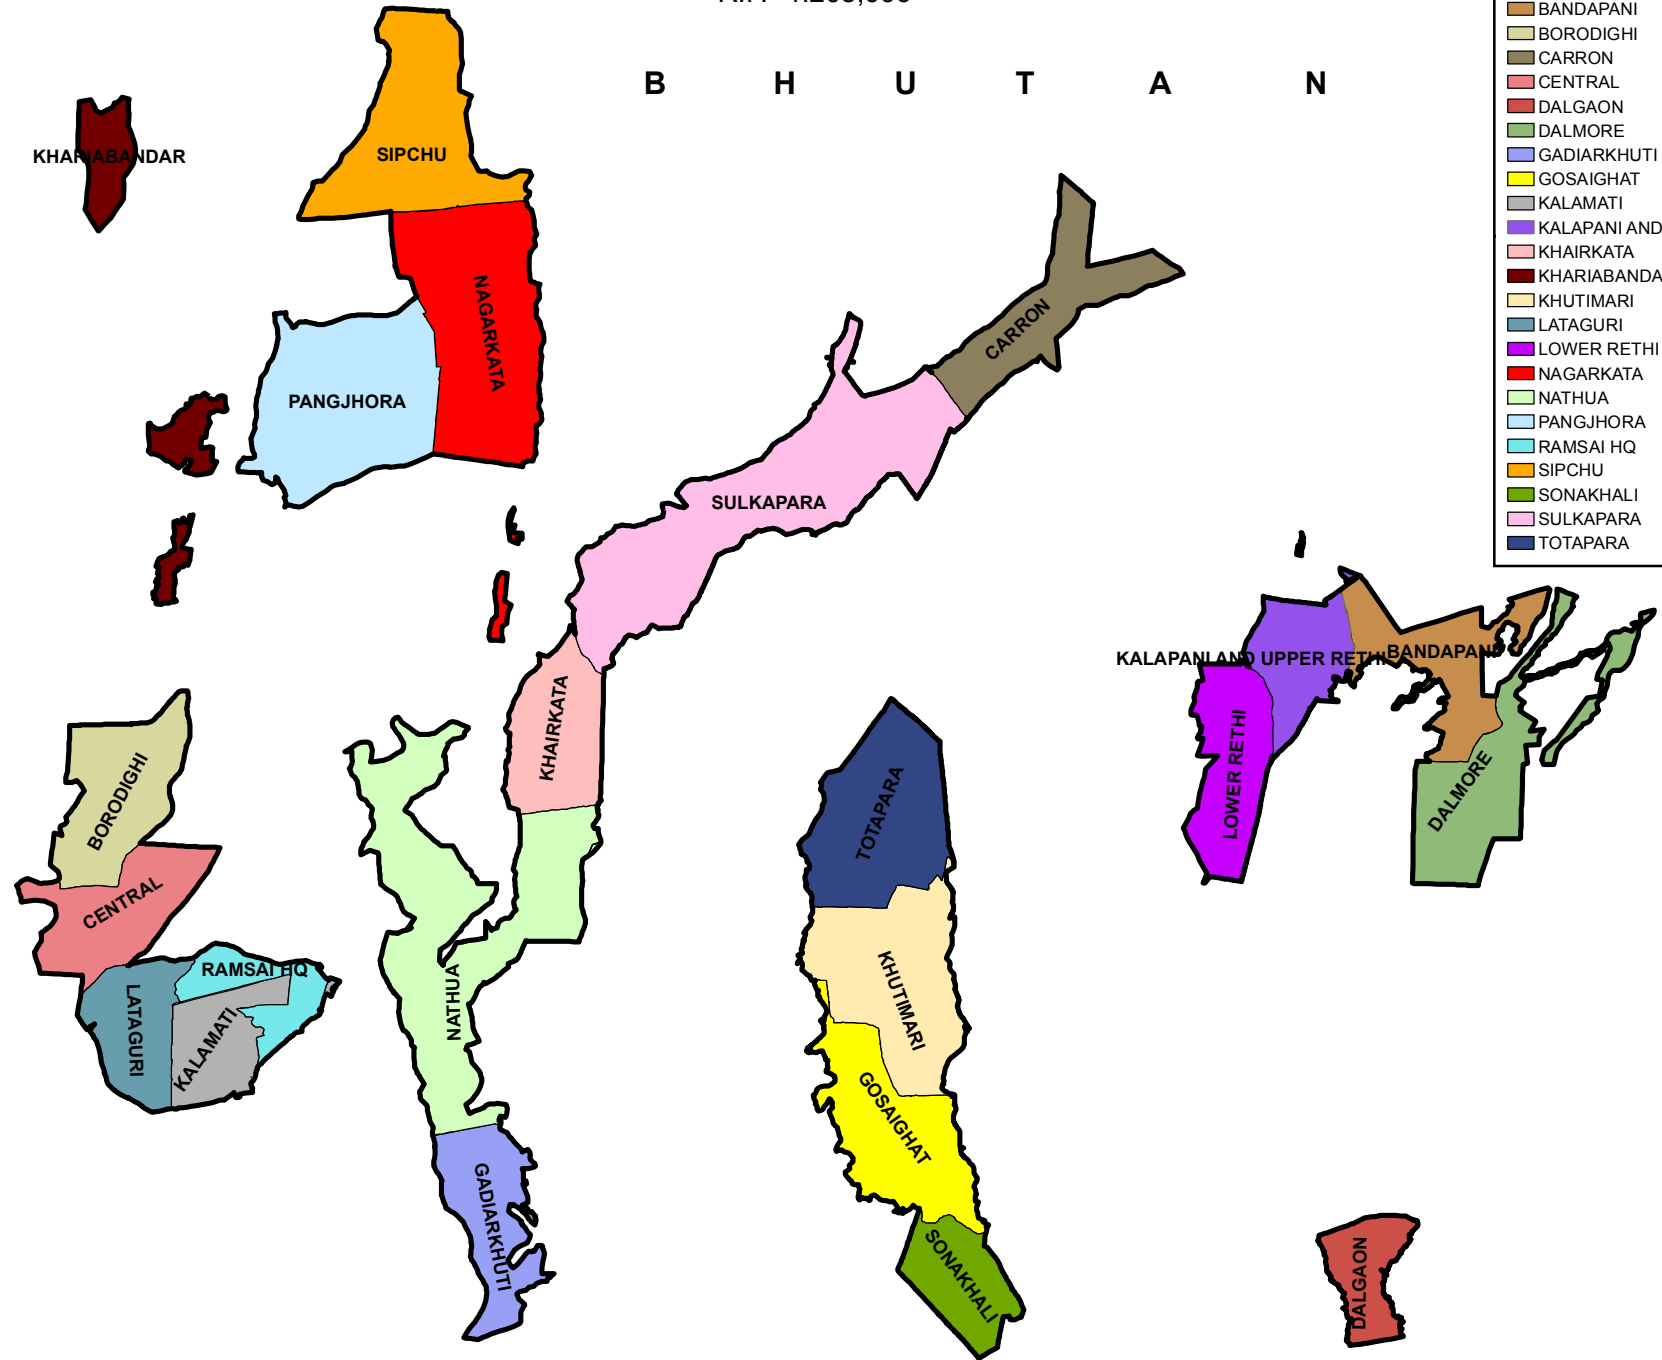

# MAP OF JALPAIGURI DIVISION SHOWING DIFFERENT BEATS

R.F.=1:208,096

B H U T A N

BAIKUNTHAPUR DIVISION

WILD LIFE III

**Legend for Features**

- DIVISION BOUNDARY
- BEATS**
- BANDAPANI
- BORODIGHI
- CARRON
- CENTRAL
- DALGAON
- DALMORE
- GADIARKHUTI
- GOSAIGHAT
- KALAIMATI
- KALAPANI AND UPPER RETHI
- KHAIKATA
- KHARIABANDAR
- KHUTIMARI
- LATAGURI
- LOWER RETHI
- NAGARKATA
- NATHUA
- PANGJHORA
- RAMSAI HQ
- SIPCHU
- SONAKHALI
- SULKAPARA
- TOTAPARA