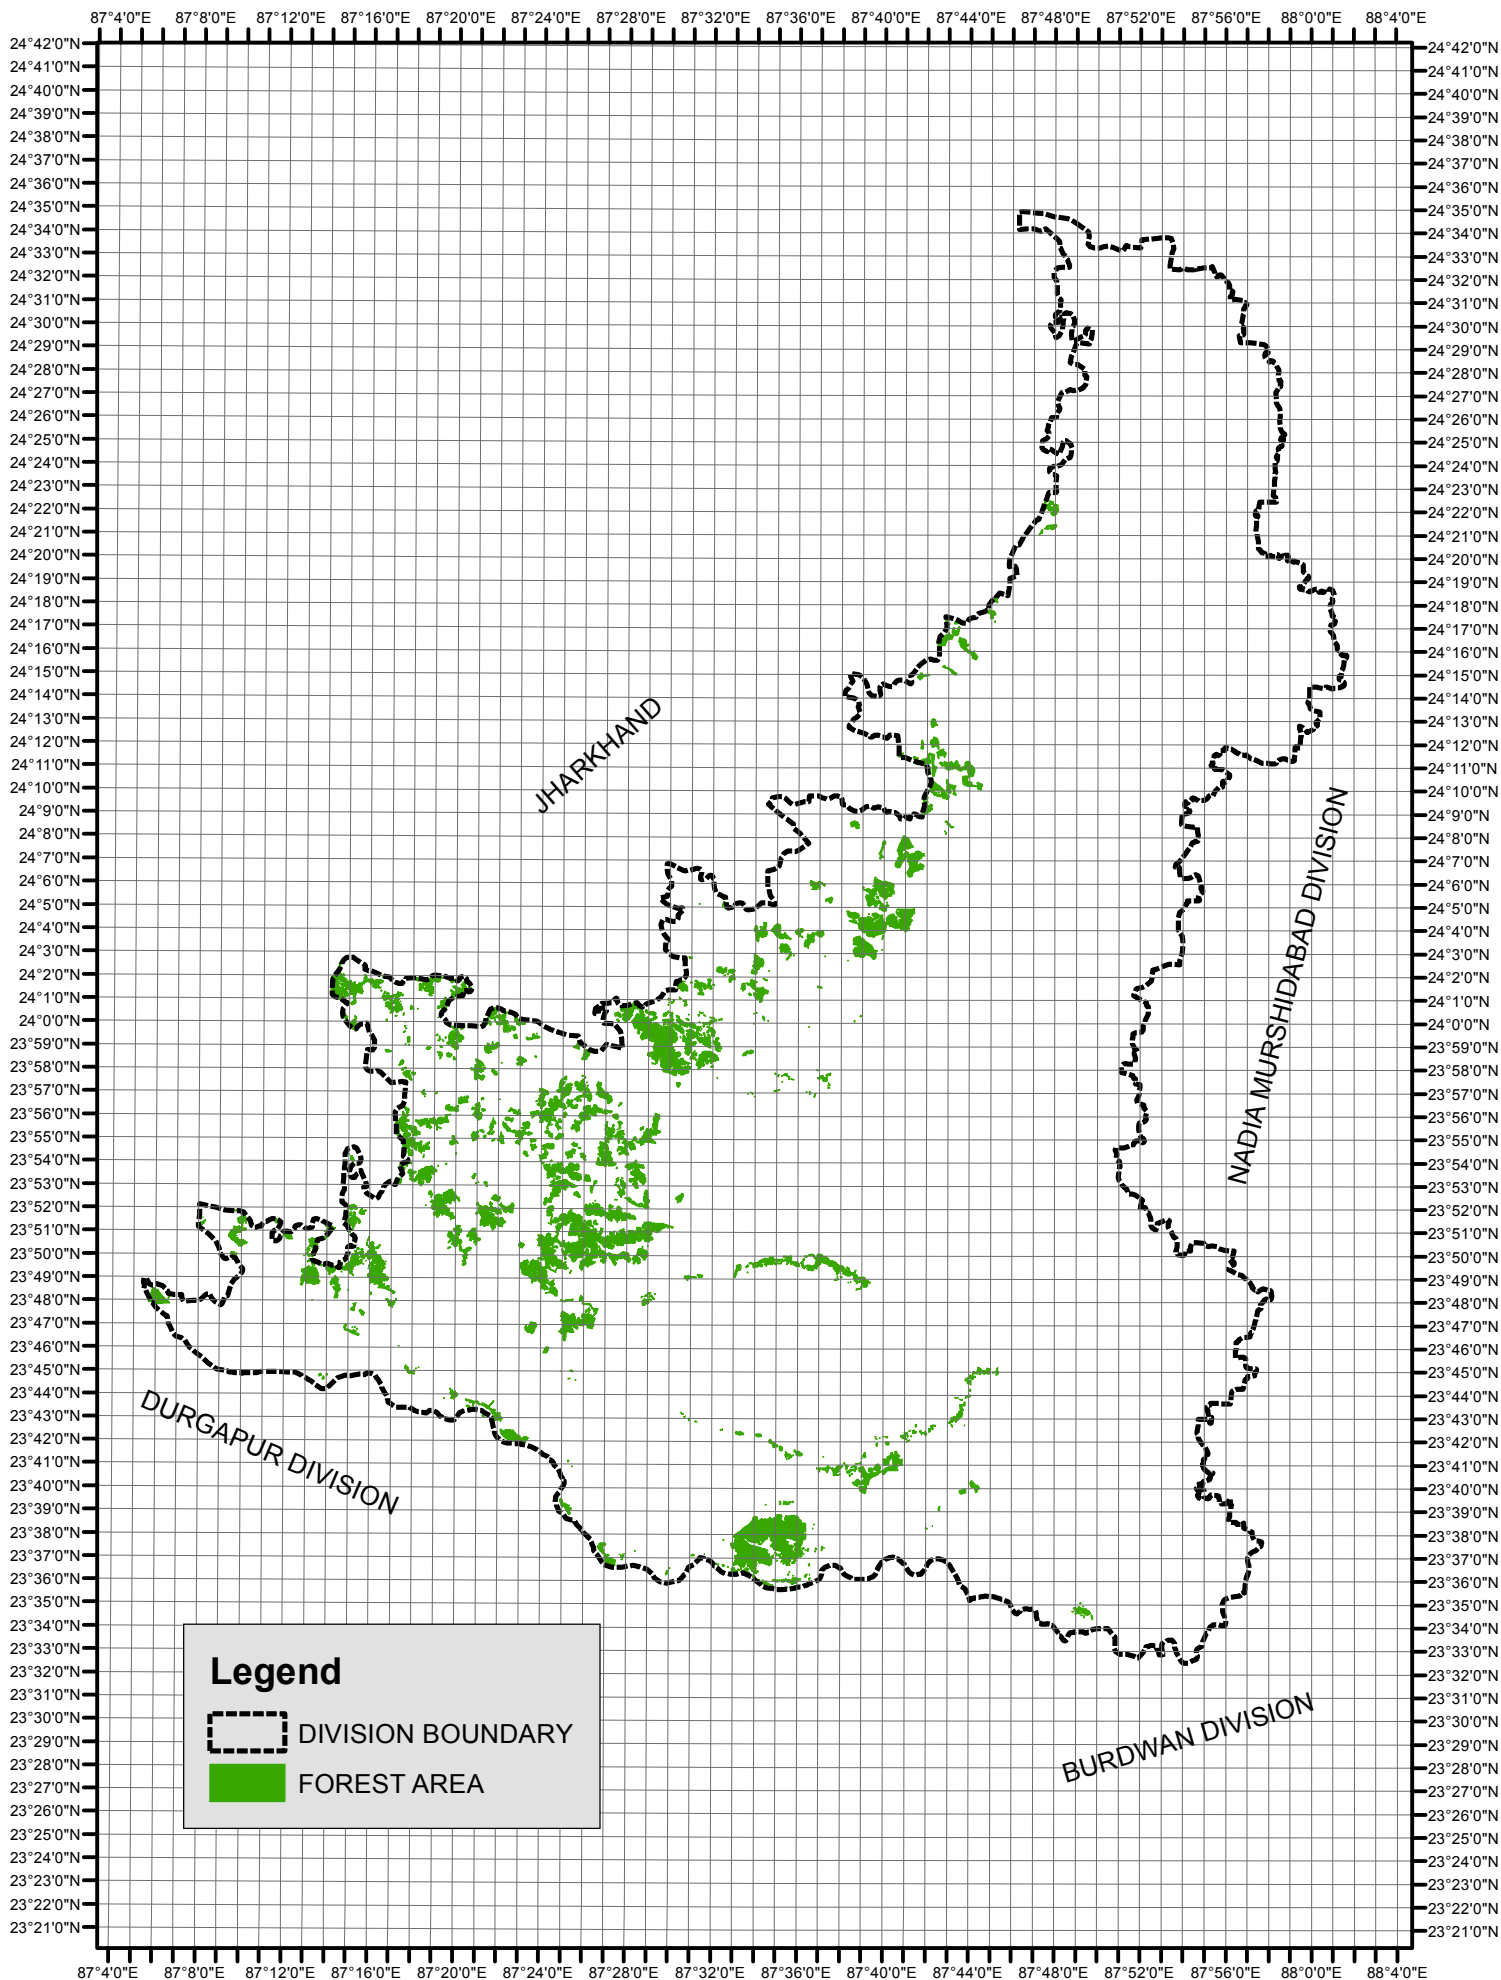

MAP OF BIRBHUM DIVISION

RF= 1:600,000

Legend

-  DIVISION BOUNDARY
-  FOREST AREA