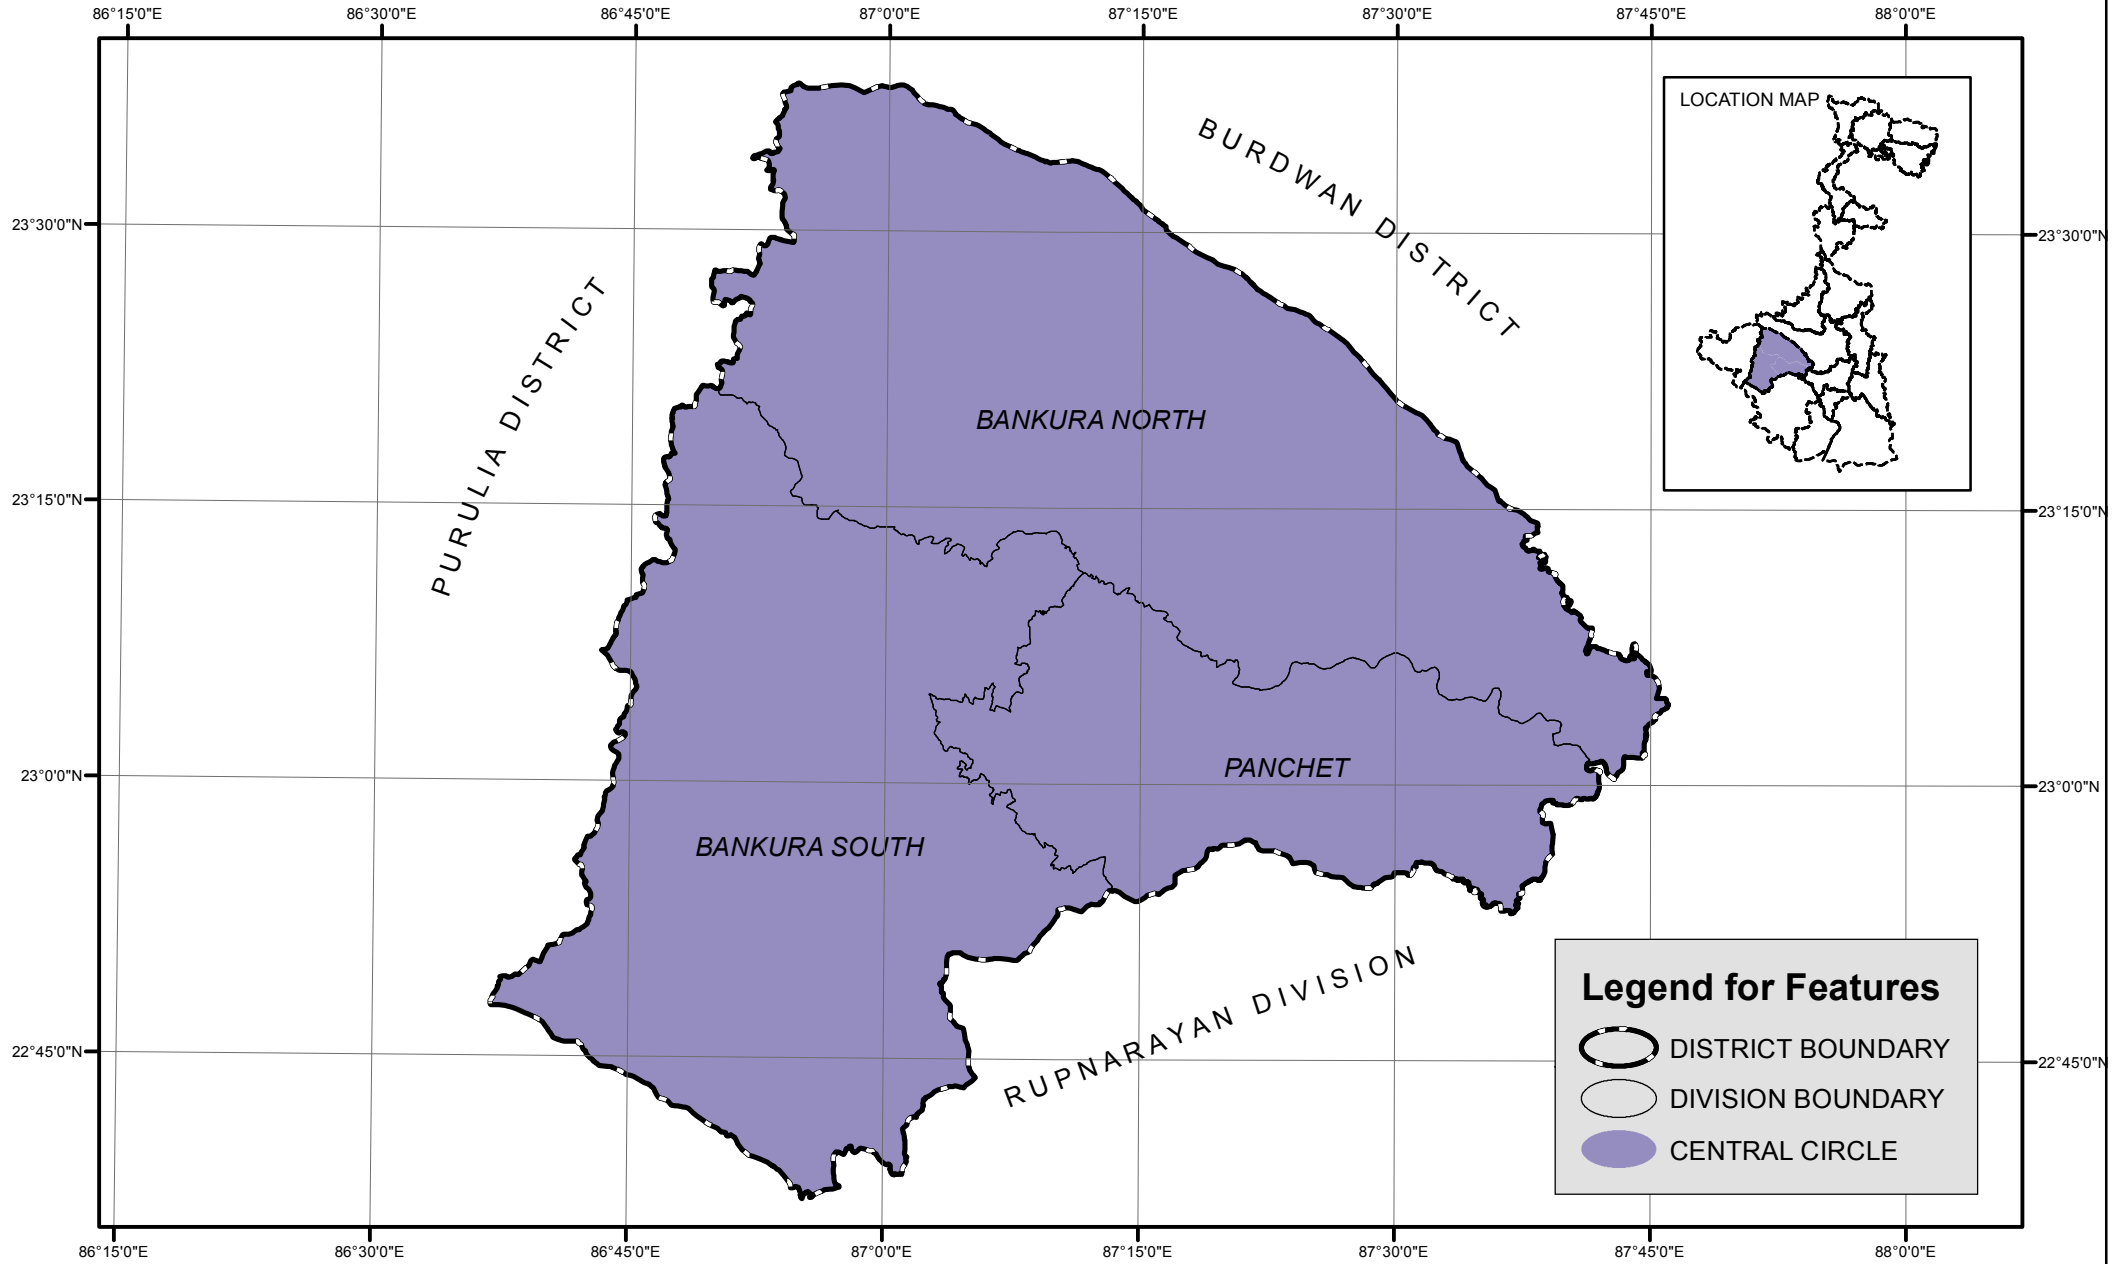

CENTRAL CIRCLE MAP OF WEST BENGAL

RF= 1:759,127

Legend for Features

-  DISTRICT BOUNDARY
-  DIVISION BOUNDARY
-  CENTRAL CIRCLE